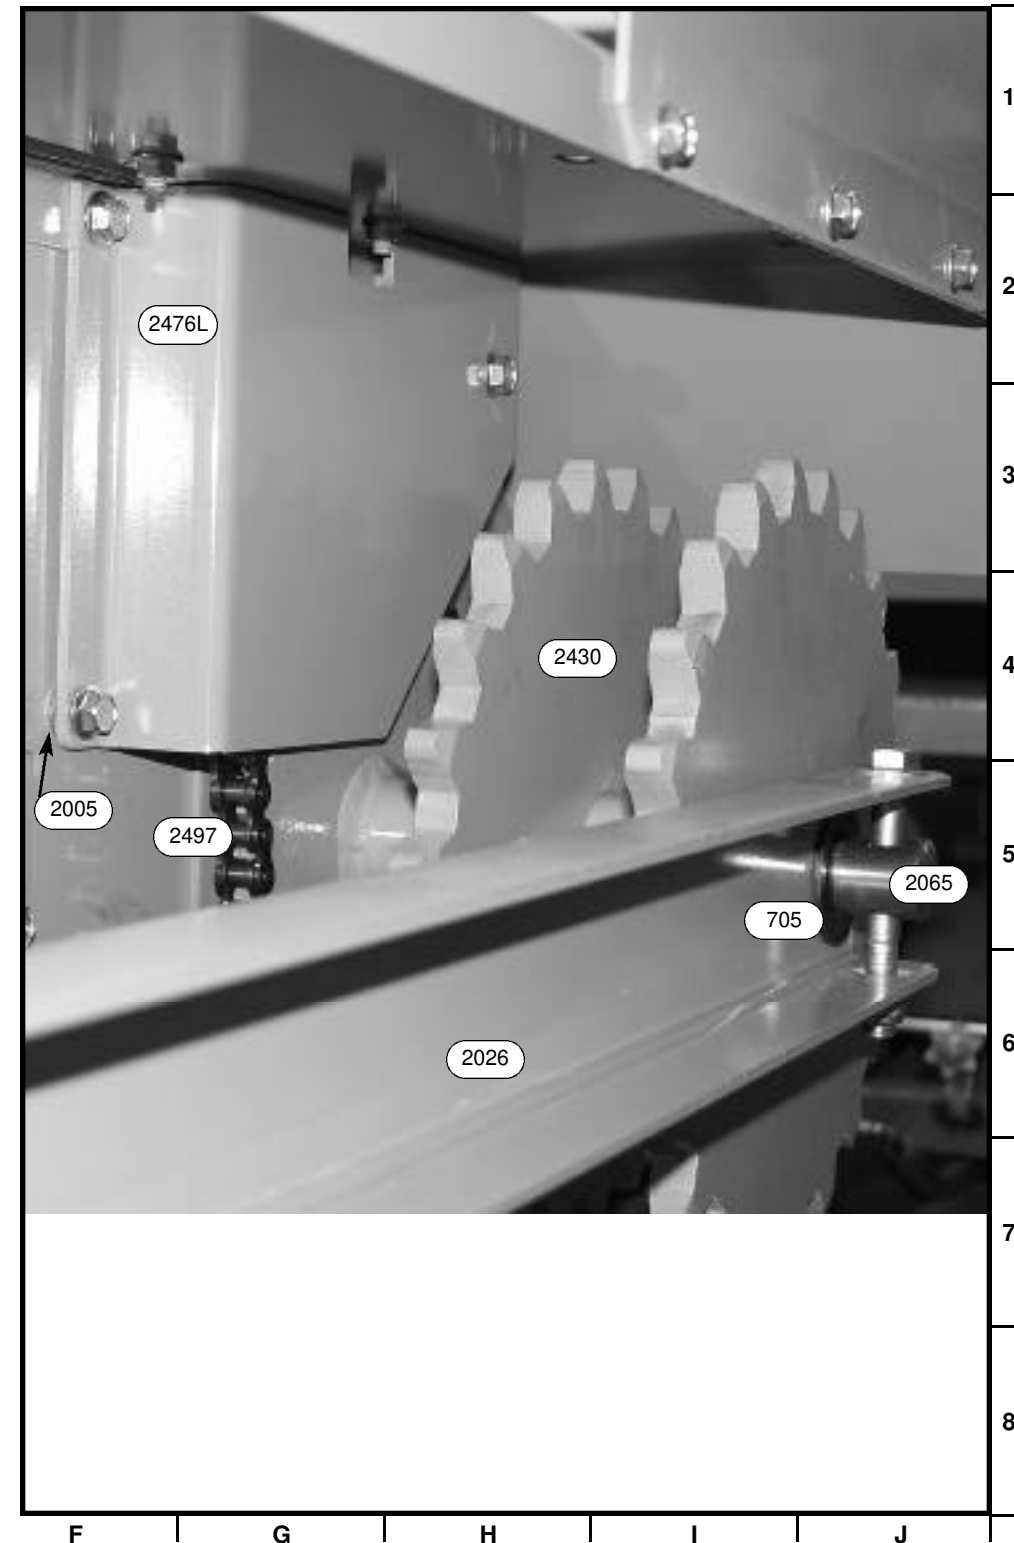

Part Photo MD750-6

Parts Identified

- 705 Washer, 1-3/16" ID
- 792 Fitting, 90°
- 2005 Washer
- 2026 Track Expander
- 2065 Axle
- 2430 Rear Drive Sprocket
- 2458 Valve, Attachment
- 2466 Seat Pan
- 2476L Guard, chain - left
- 2482R Slide, Left
- 2483 Brace
- 2497 Chain, #50 final drive
- 2505 Hose, 3/8" X 36", quick connect - *optional HC55*
- 2527 Fitting, 90°