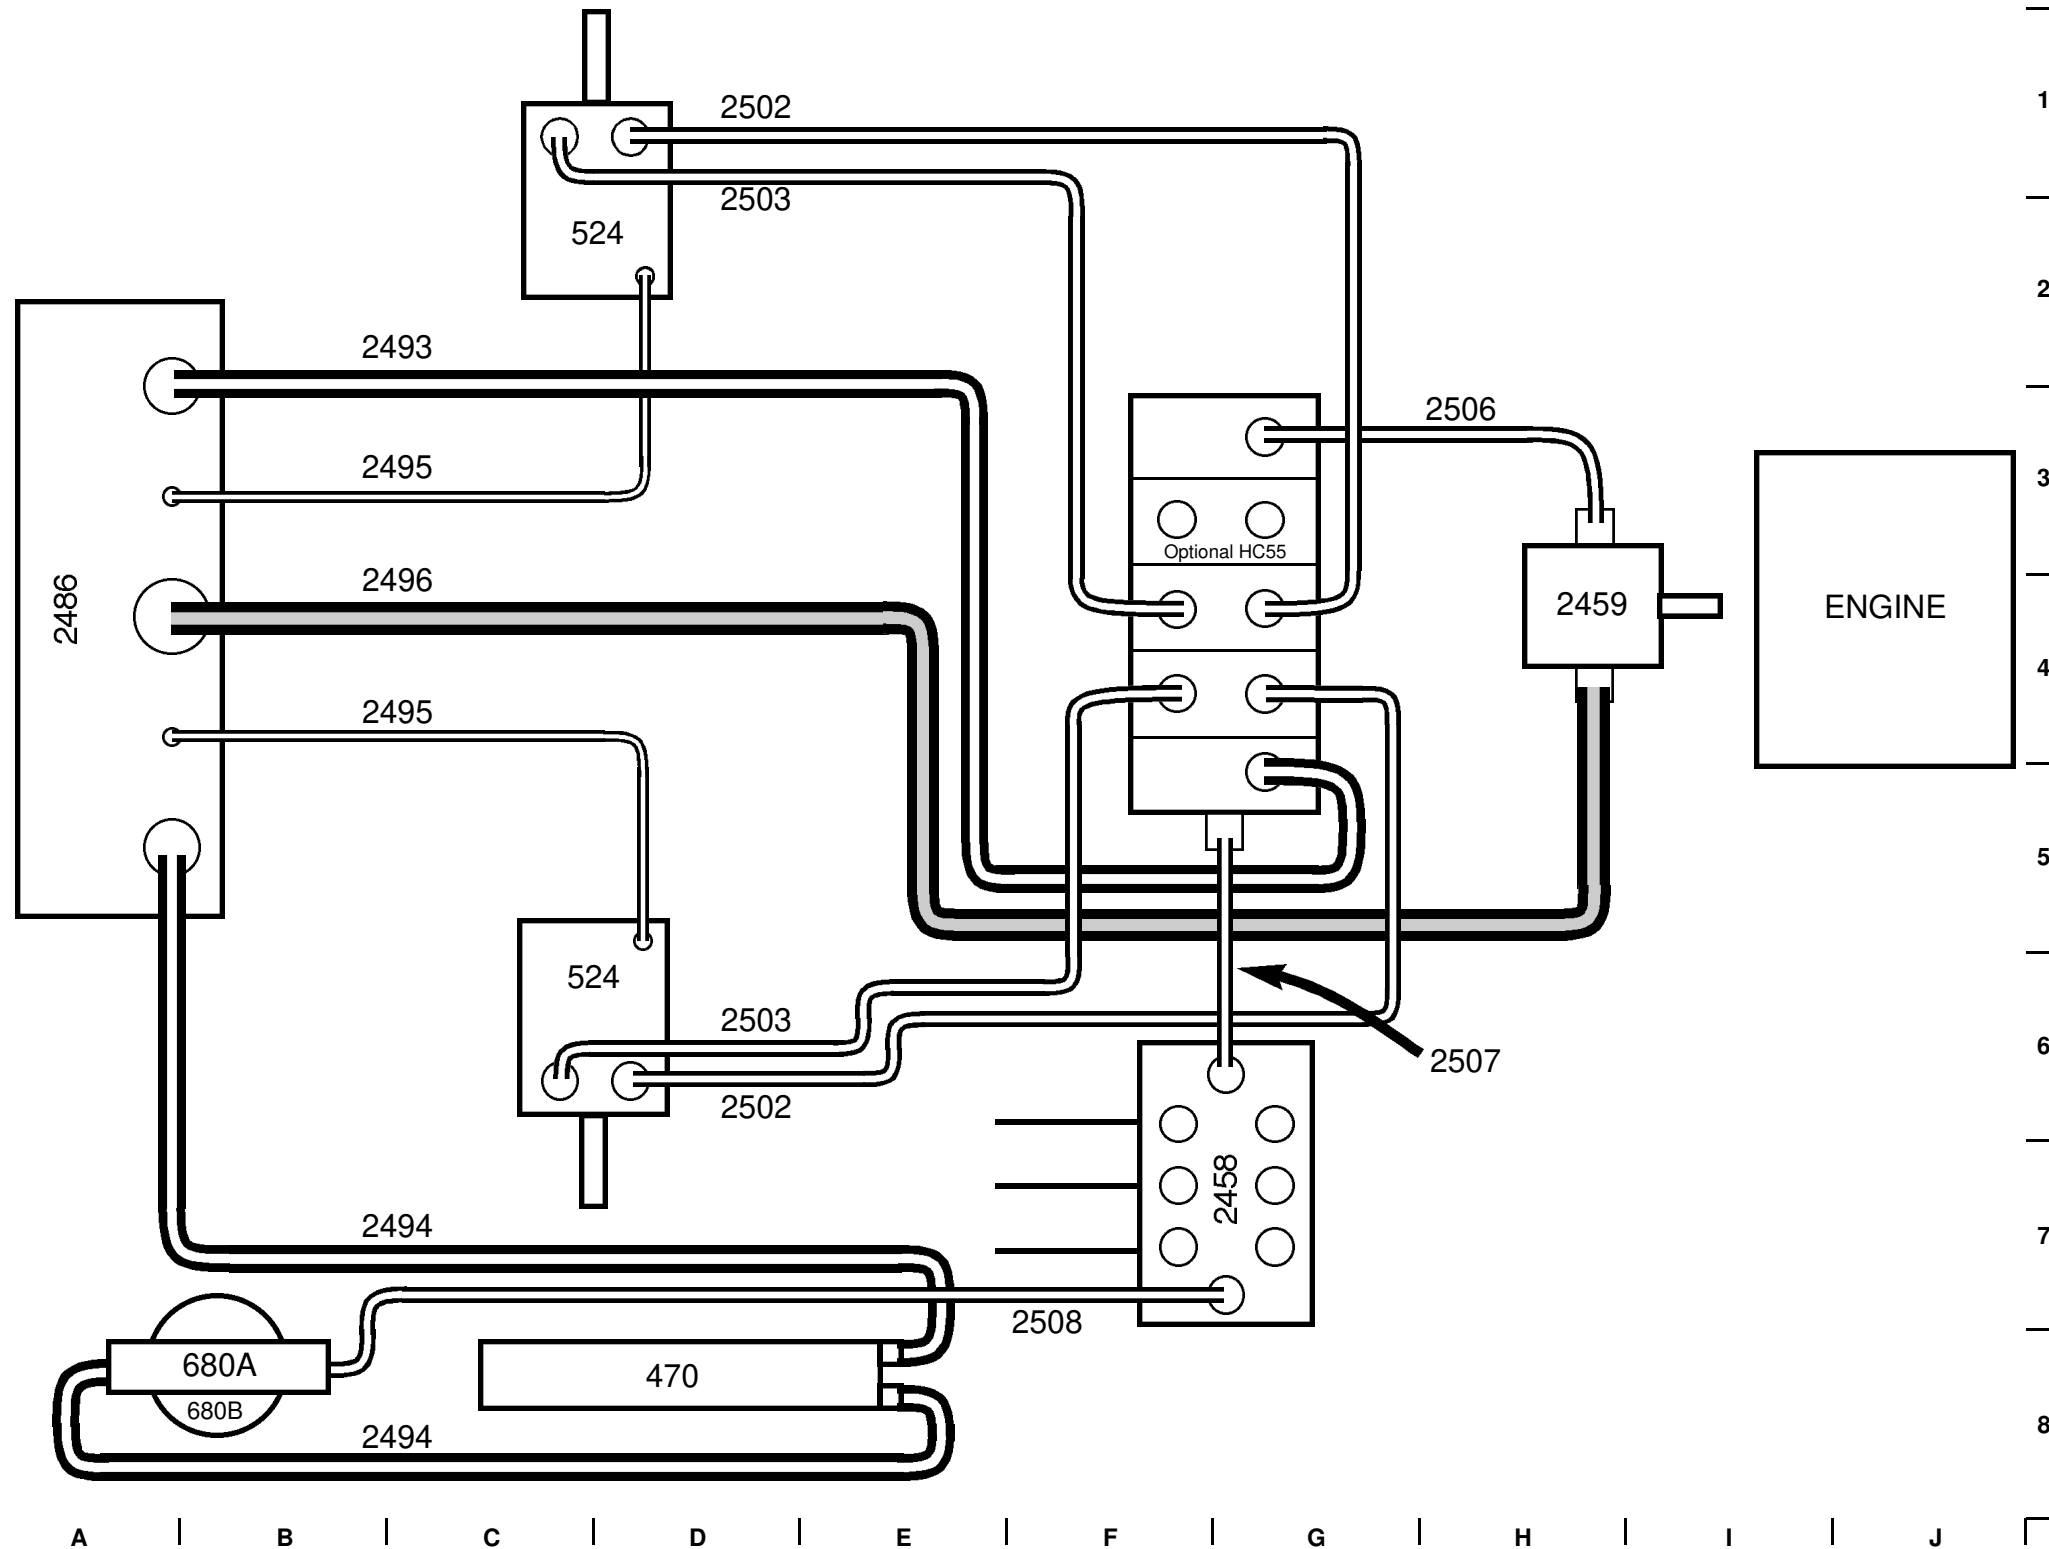

MD750 Hydraulics

Parts Identified

- 470 Radiator
- 524 Motor (2)
- 680A Hydraulic Filter Head
- 680B Hydraulic Filter
- 1163 Drive Valve (*shown with optional HC55 section*)
- 2458 Valve, Attachment
- 2459 Pump
- 2486 Hydraulic Fluid Reservoir
- 2493 Hose, 5/8" soft X 15"
- 2495 Hose, 1/4" soft X 10" (2)
- 2494 Hose, 5/8" soft X 23" (2)
- 2496 Hose, 1" soft X 20"
- 2502 Hose, 3/8" X 19" (2)
- 2503 Hose, 3/8 X 15-1/2" (2)
- 2506 Hose, 1/2" X 21-1/4"
- 2507 Hose, 1/2" X 17-1/2"
- 2508 Hose, 1/2" X 25"