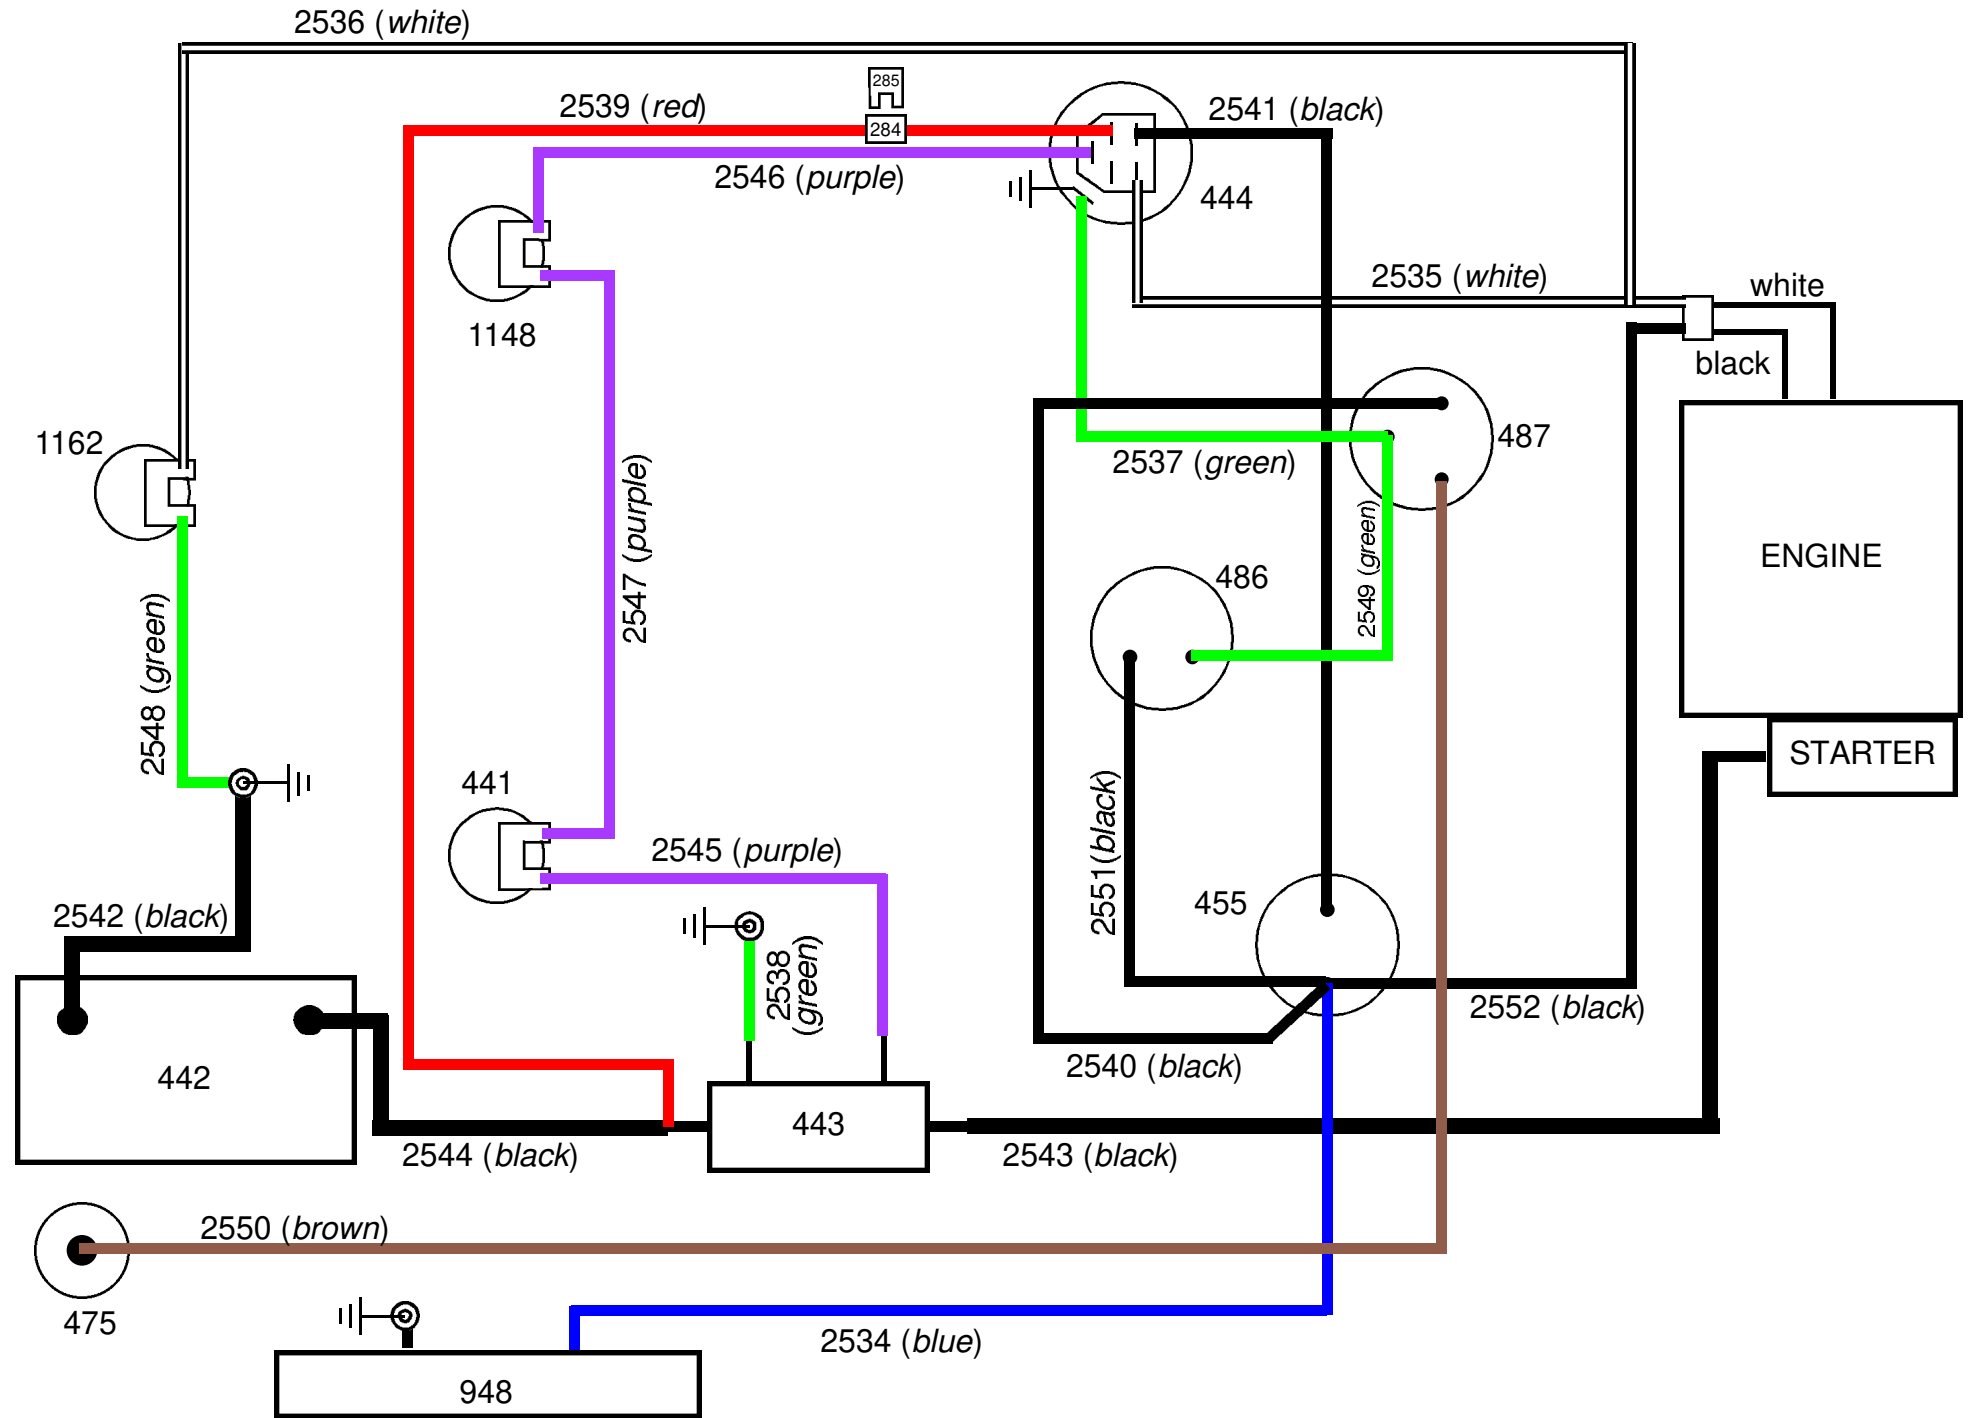

MD750 Electrical

Parts Identified

- 441 Interlock Switch (brake)
- 442 Battery
- 443 Solenoid
- 444 Ignition Switch
- 455 Ammeter
- 470 Fan
- 475 Oil Temperature Sensor
- 486 Hour Meter
- 487 Oil Temp Meter
- 1148 Interlock Switch (optional HC55)
- 1162 Interlock Switch (seat)
- 2534 Wire, 14 ga blue, 23"
- 2535 Wire, 14 ga white, 27"
- 2536 Wire, 14 ga white, 70"
- 2537 Wire, 14 ga green, 9-1/2"
- 2538 Wire, 14 ga green, 6-1/2"
- 2539 Wire, 14 ga red, 31" includes #284 fuse holder & #285 30 Amp Fuse
- 2540 Wire, 14 ga black, 6"
- 2541 Wire, 14 ga black, 13"
- 2542 Wire, 6 ga black, 10-1/2"
- 2543 Wire, 6 ga black, 29"
- 2544 Wire, 6 ga black, 10-1/2"
- 2545 Wire, 14 ga purple, 17"
- 2546 Wire, 14 ga, purple, 13"
- 2547 Wire, 14 ga purple, 40"
- 2548 Wire, 14 ga, green, 31"
- 2549 Wire, 14 ga green, 6"
- 2550 Wire, 14 ga brown, 45"
- 2551 Wire, 14 ga black, 5"
- 2552 Wire, 14 ga black, 29"

A | B | C | D | E | F | G | H | I | J

1
2
3
4
5
6
7
8