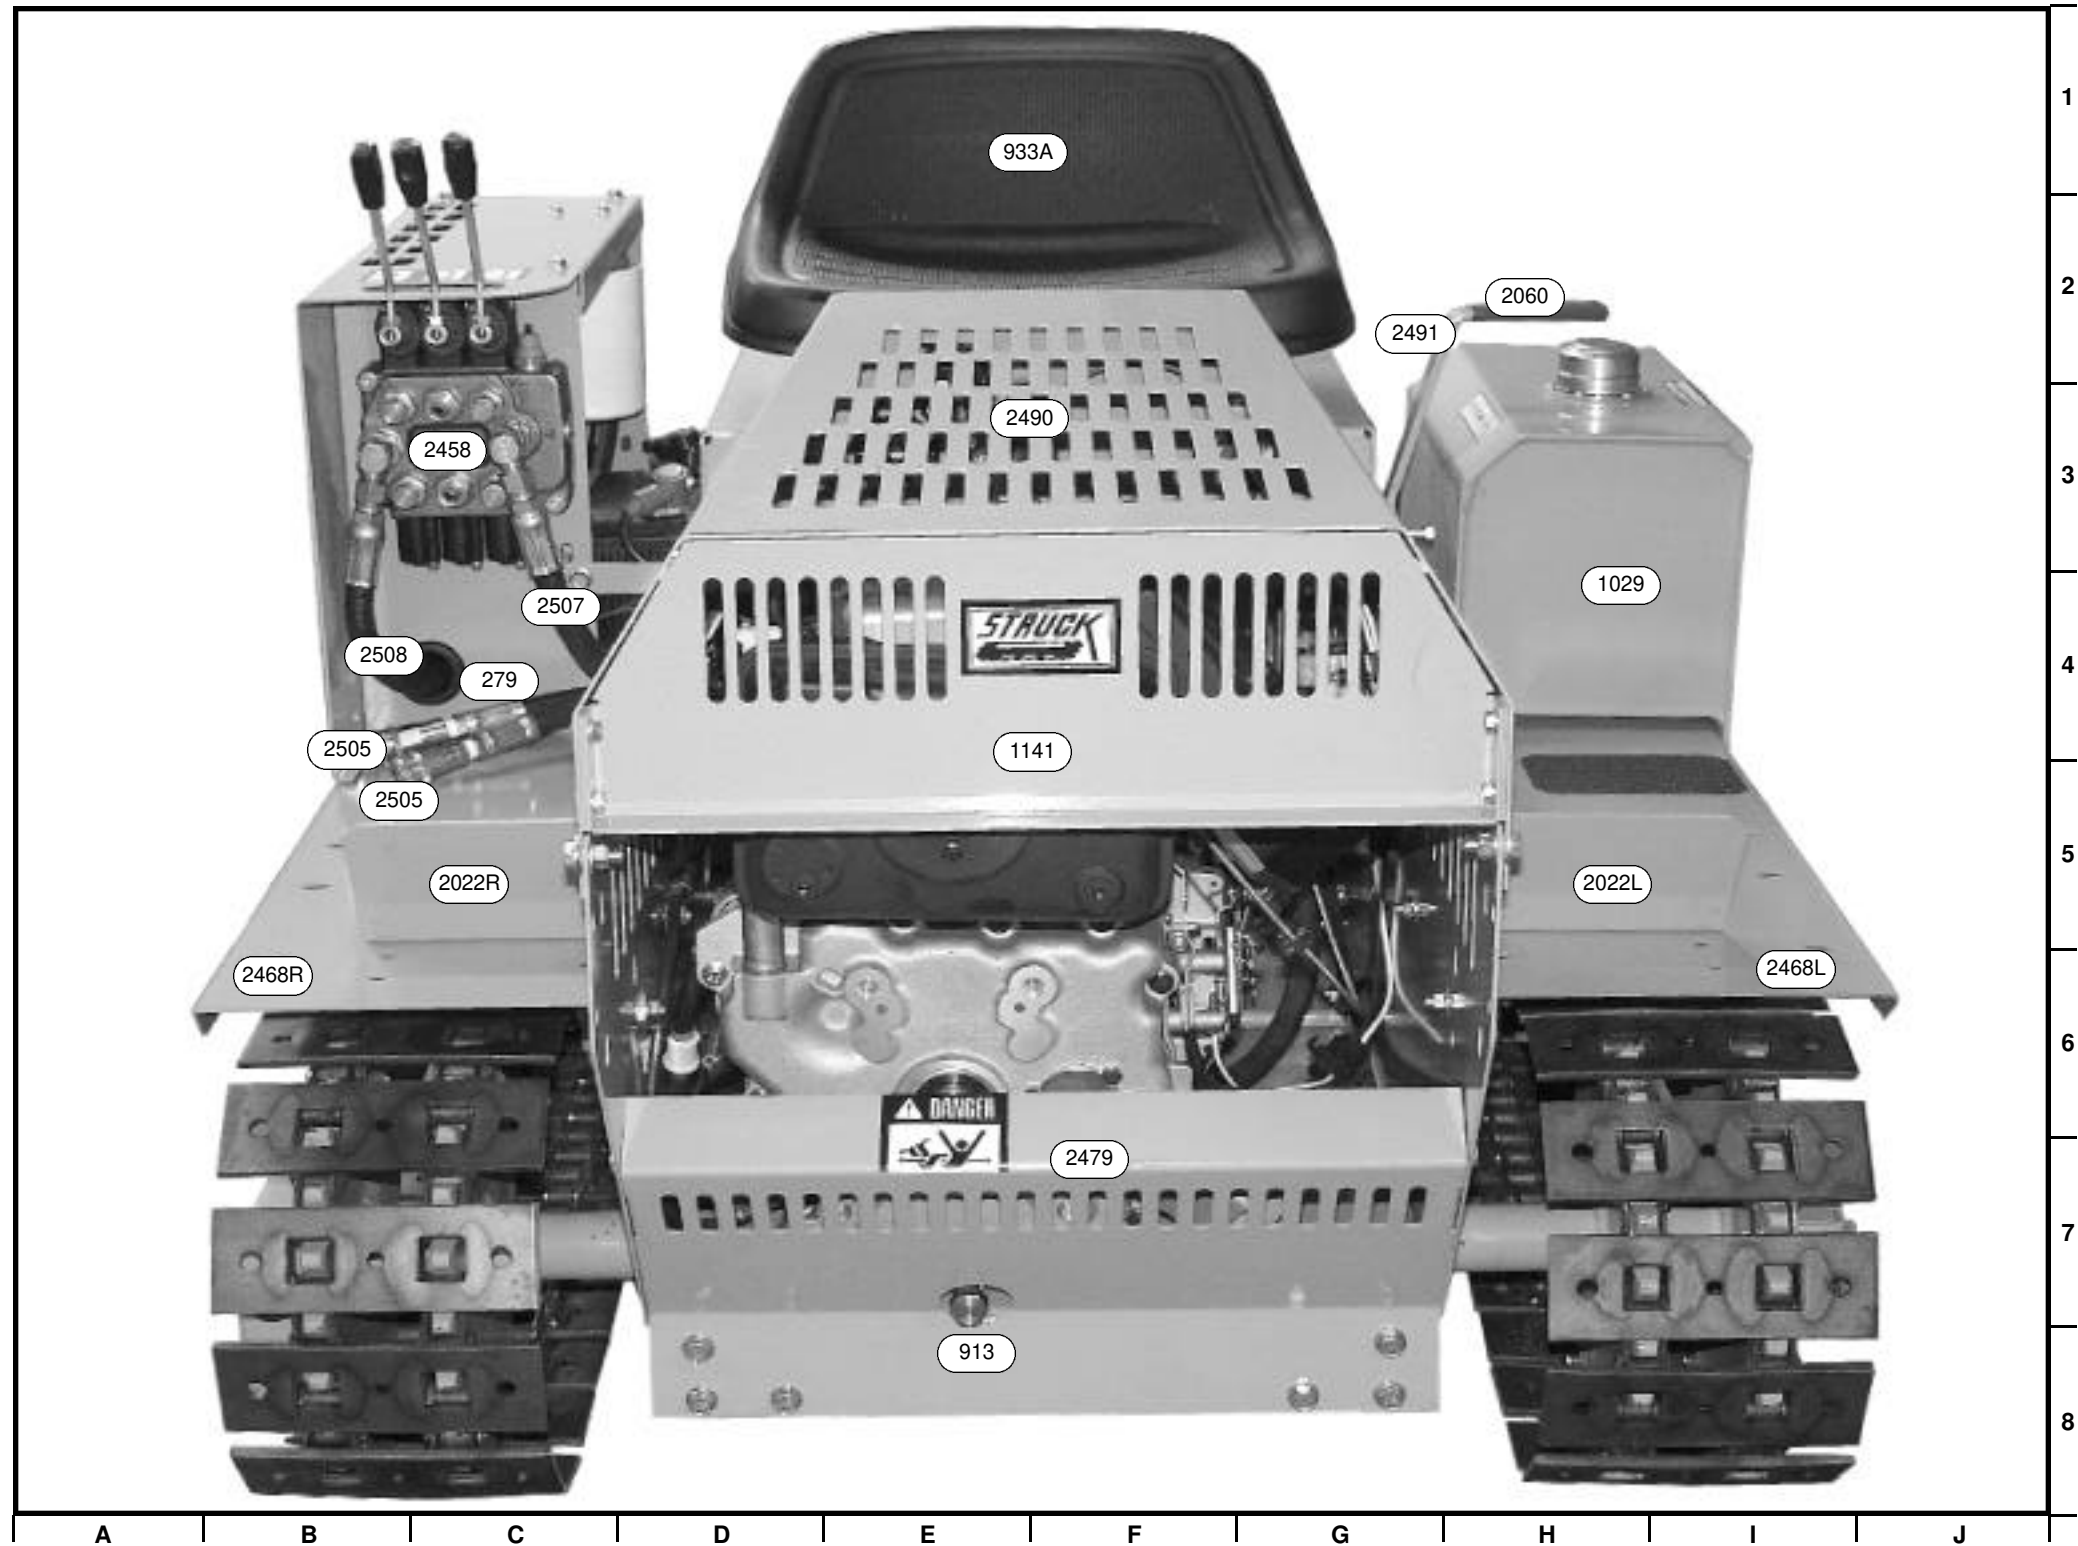

Part Photo MD750-9

Parts Identified

- 279 Grommet
- 680B Filter, hydraulic fluid
- 913 Cap, oil drain
- 933A Seat
- 1029 Fuel tank, 4.5 gallon
- 1141 Gril, upper
- 2022L Footrest, left
- 2022R Footrest, right
- 2060 Grip, red, brake handle
- 2458 Valve, Attachment
- 2468L Fender, left
- 2468R Fender, right
- 2479 Grill, Lower
- 2490 Hood
- 2491 Handle, brake
- 2505 Hose, 3/8" X 36", quick connect - *optional HC55*
- 2507 Hose, 1/2" X 17-1/2"
- 2508 Hose, 1/2" X 25"

A

B

C

D

E

F

G

H

I

J

1

2

3

4

5

6

7

8