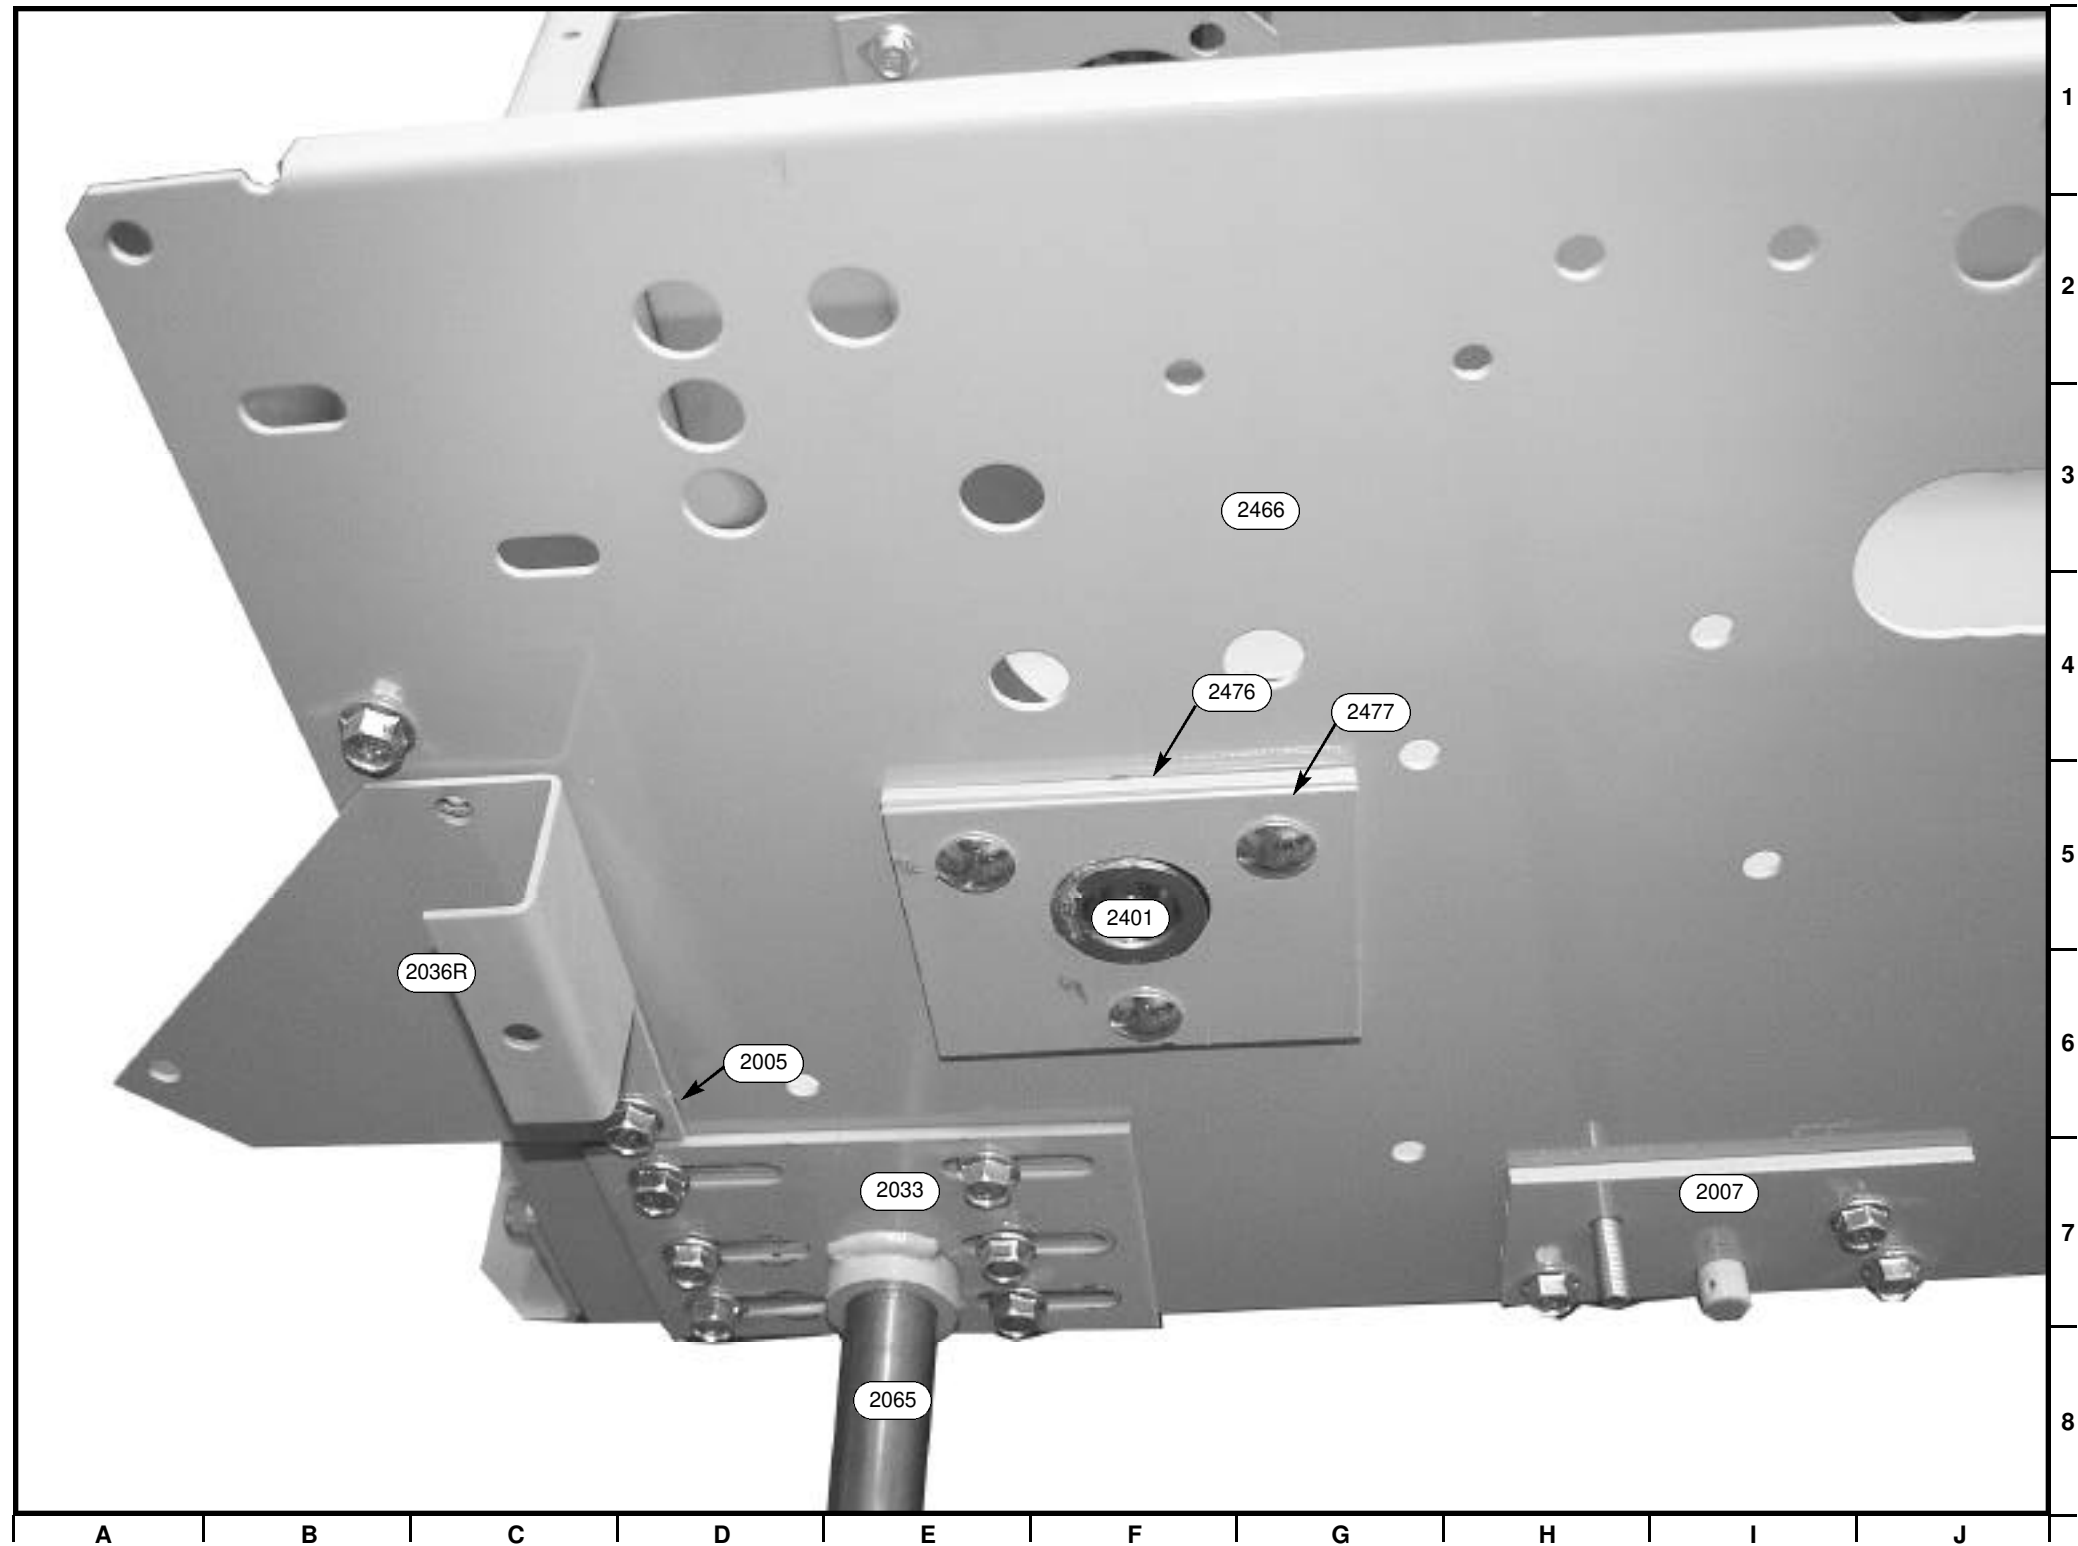

Part Photo

MD750-1

Parts Identified

- 1028 Bushing, torque
- 2038 Pull Assembly
- 2065 Axle (2)
- 2401 Bearing (2)
- 2403 Retainer (4)
- 2461L Wall, Left
- 2462 Engine Mount
- 2463 Tray, Bottom
- 2465 Wall, Rear
- 2474L Mounting Plate, Left
- 2474R Mounting Plate, Right
- 2475 Mounting Plate
- 2491 Brake Handle Assembly

Part Photo MD750-3

Parts Identified

- 225C Jam nut
- 225D Adjuster Pin
- 225L Brake Caliper, left
- 225R Brake Caliper, right
- 524 Motor (2)
- 525 Fitting, 90° elbow
- 2460 Disc Assembly (2)
- 2460A Hub
- 2460B Disc
- 2473 Mount, Brake Caliper (2)

Part Photo

MD750-4

Parts Identified

- 217A Clevis (4)
- 225L Brake Caliper, left
- 225R Brake Caliper, right
- 440 Leaf Spring
- 441 Interlock Switch, brake
- 525 Fitting, 90° elbow
- 910 Cotter Pin (4)
- 2013 Mount, interlock switch
- 2485 Linkage, brake (2)
- 2486 Hydraulic Fluid Reservoir
- 2491 Brake Handle Assembly
- 2493 Hose, 5/8" soft X 15"
- 2494 Hose, 5/8" soft X 23"
- 2495 Hose, 1/4" soft X 10" (2)
- 2496 Hose, 1-1/2" soft
- 2525 Fitting, straight (4)