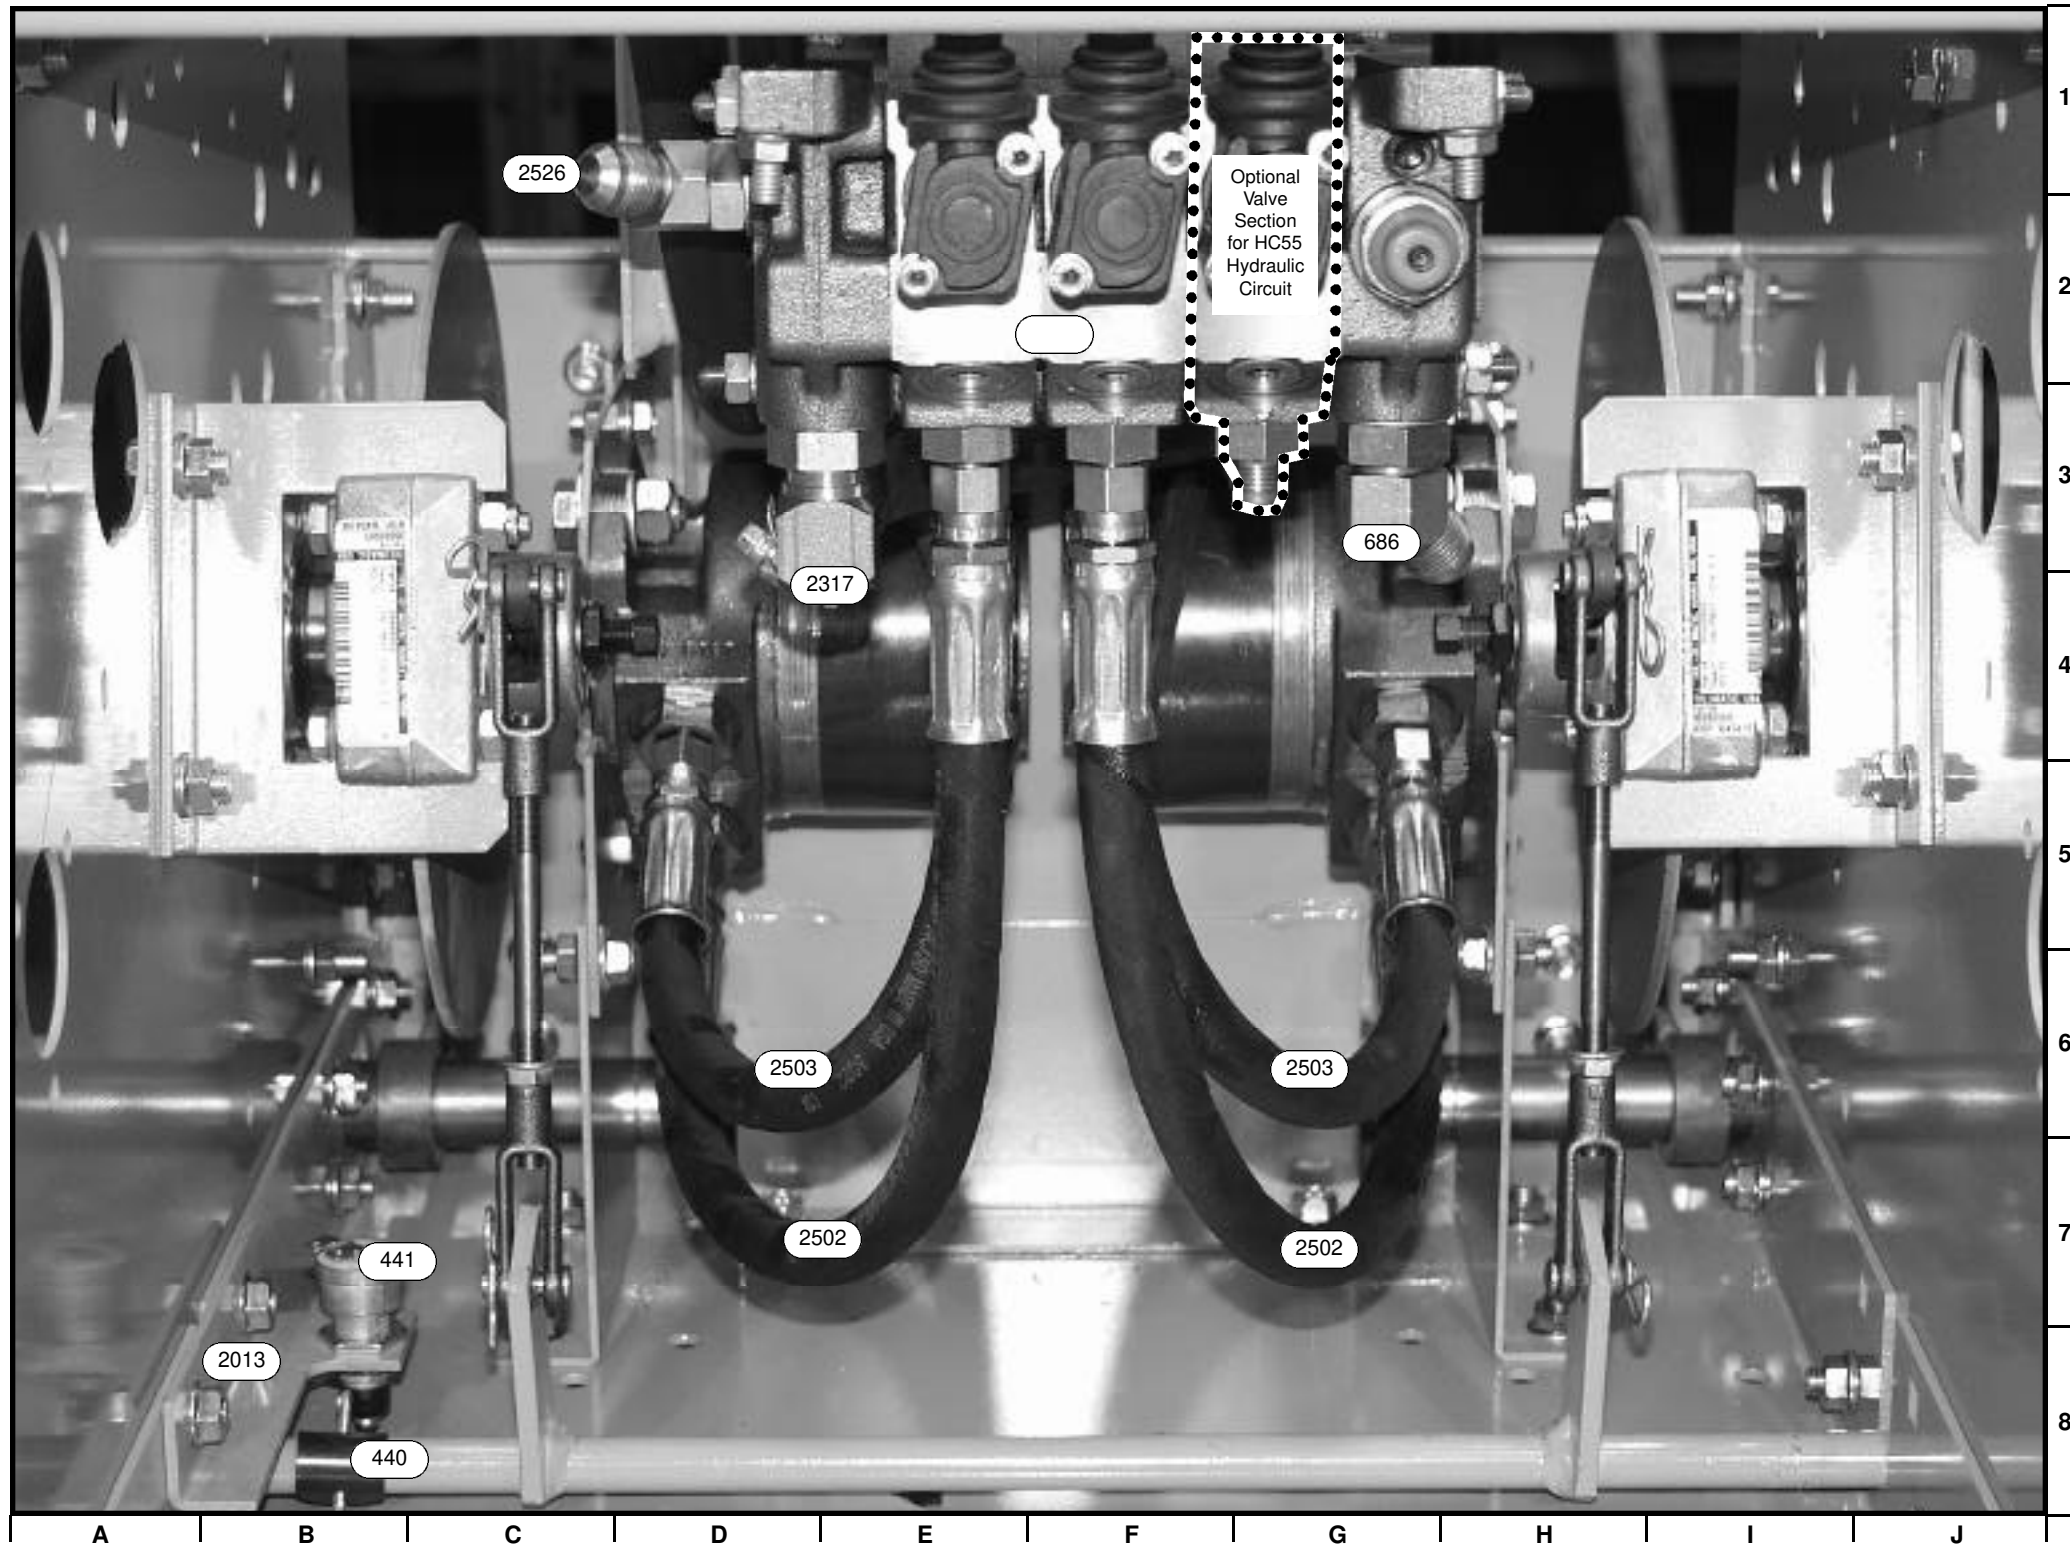

Part Photo MD750-5

Parts Identified

- 440 Leaf Spring
- 441 Interlock Switch, brake
- 686 Fitting, 45°
- 2013 Mount, interlock switch
- 2317 Fitting, 90°
- 2502 Hose, 3/8" X 19" (2)
- 2503 Hose, 3/8" X 15-1/2" (2)
- 2526 Fitting, 45°