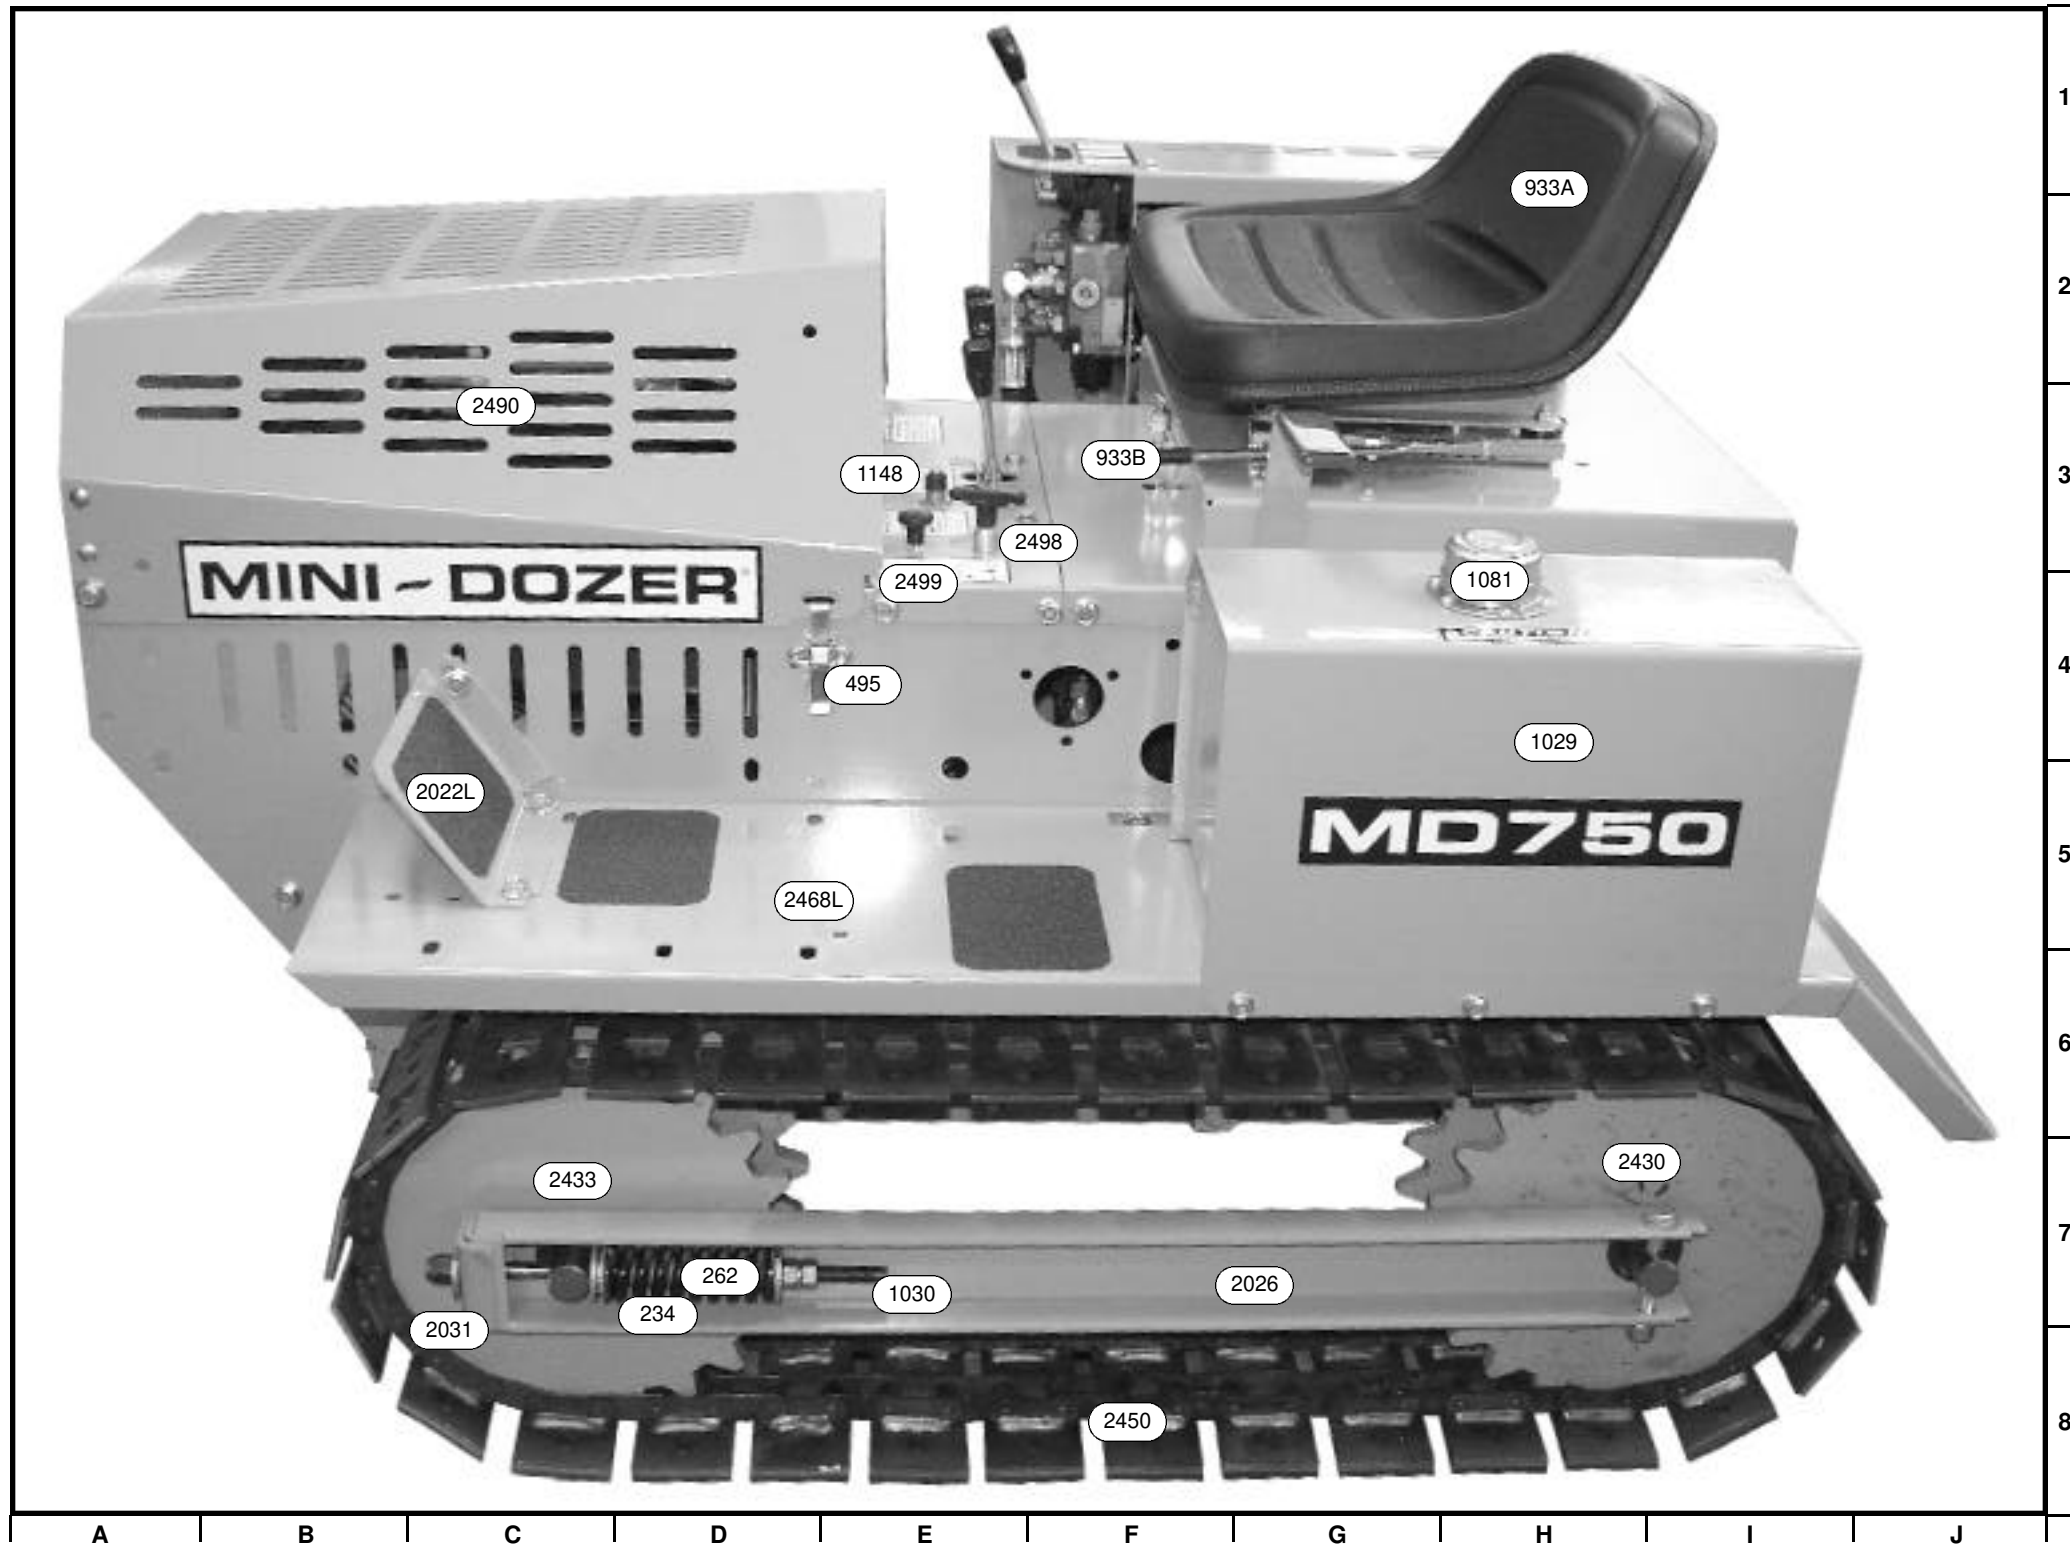

Part Photo MD750-11

Parts Identified

- 234 Spring, tension
- 262 Tube (inside spring)
- 495 Latch
- 933A Seat
- 933B Slide, with handle
- 1029 Fuel Tank, 4.5 gallon
- 1030 Tension Rod
- 1081 Cap, fuel tank
- 1148 Interlock Switch (optional HC55)
- 2022L Footrest, left
- 2031 Cap, expander
- 2026 Track Expender
- 2430 Rear Drive Sprocket
- 2433 Front Idler Sprocket
- 2450 Track Assembly
- 2468L Fender, left
- 2490 Hood
- 2498 Throttle
- 2499 Choke