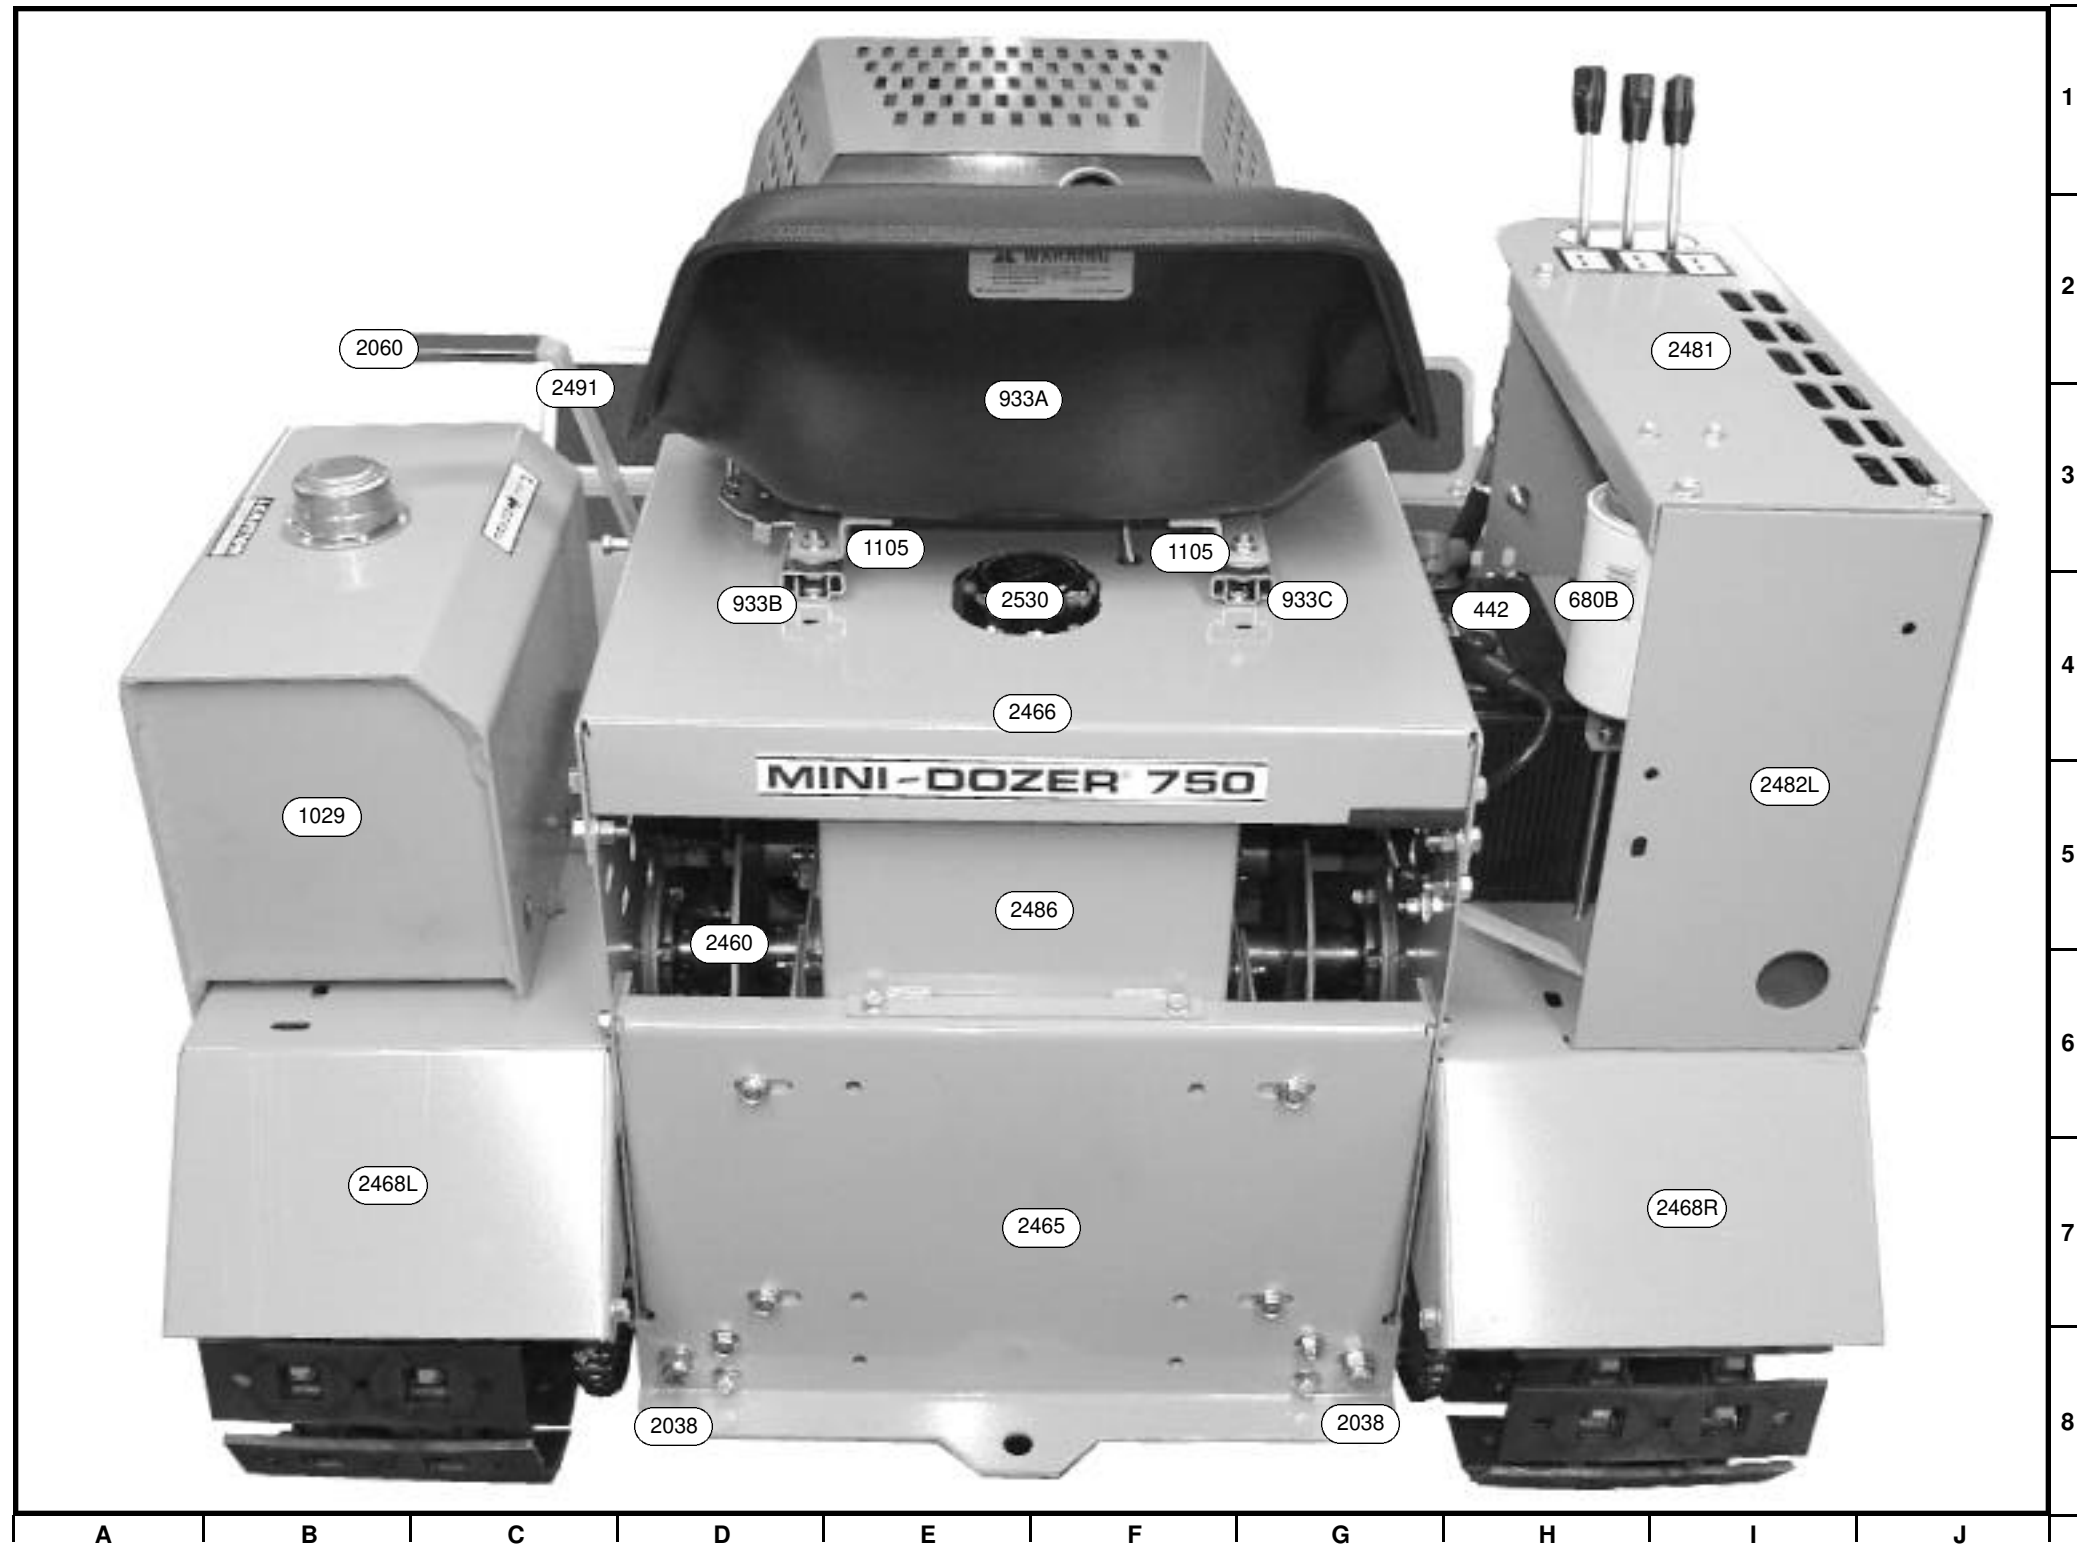

Part Photo MD750-11

Parts Identified

- 234 Spring, tension
- 262 Tube (inside spring)
- 495 Latch
- 933A Seat
- 933B Slide, with handle
- 1029 Fuel Tank, 4.5 gallon
- 1030 Tension Rod
- 1081 Cap, fuel tank
- 1148 Interlock Switch (optional HC55)
- 2022L Footrest, left
- 2031 Cap, expander
- 2026 Track Expender
- 2430 Rear Drive Sprocket
- 2433 Front Idler Sprocket
- 2450 Track Assembly
- 2468L Fender, left
- 2490 Hood
- 2498 Throttle
- 2499 Choke