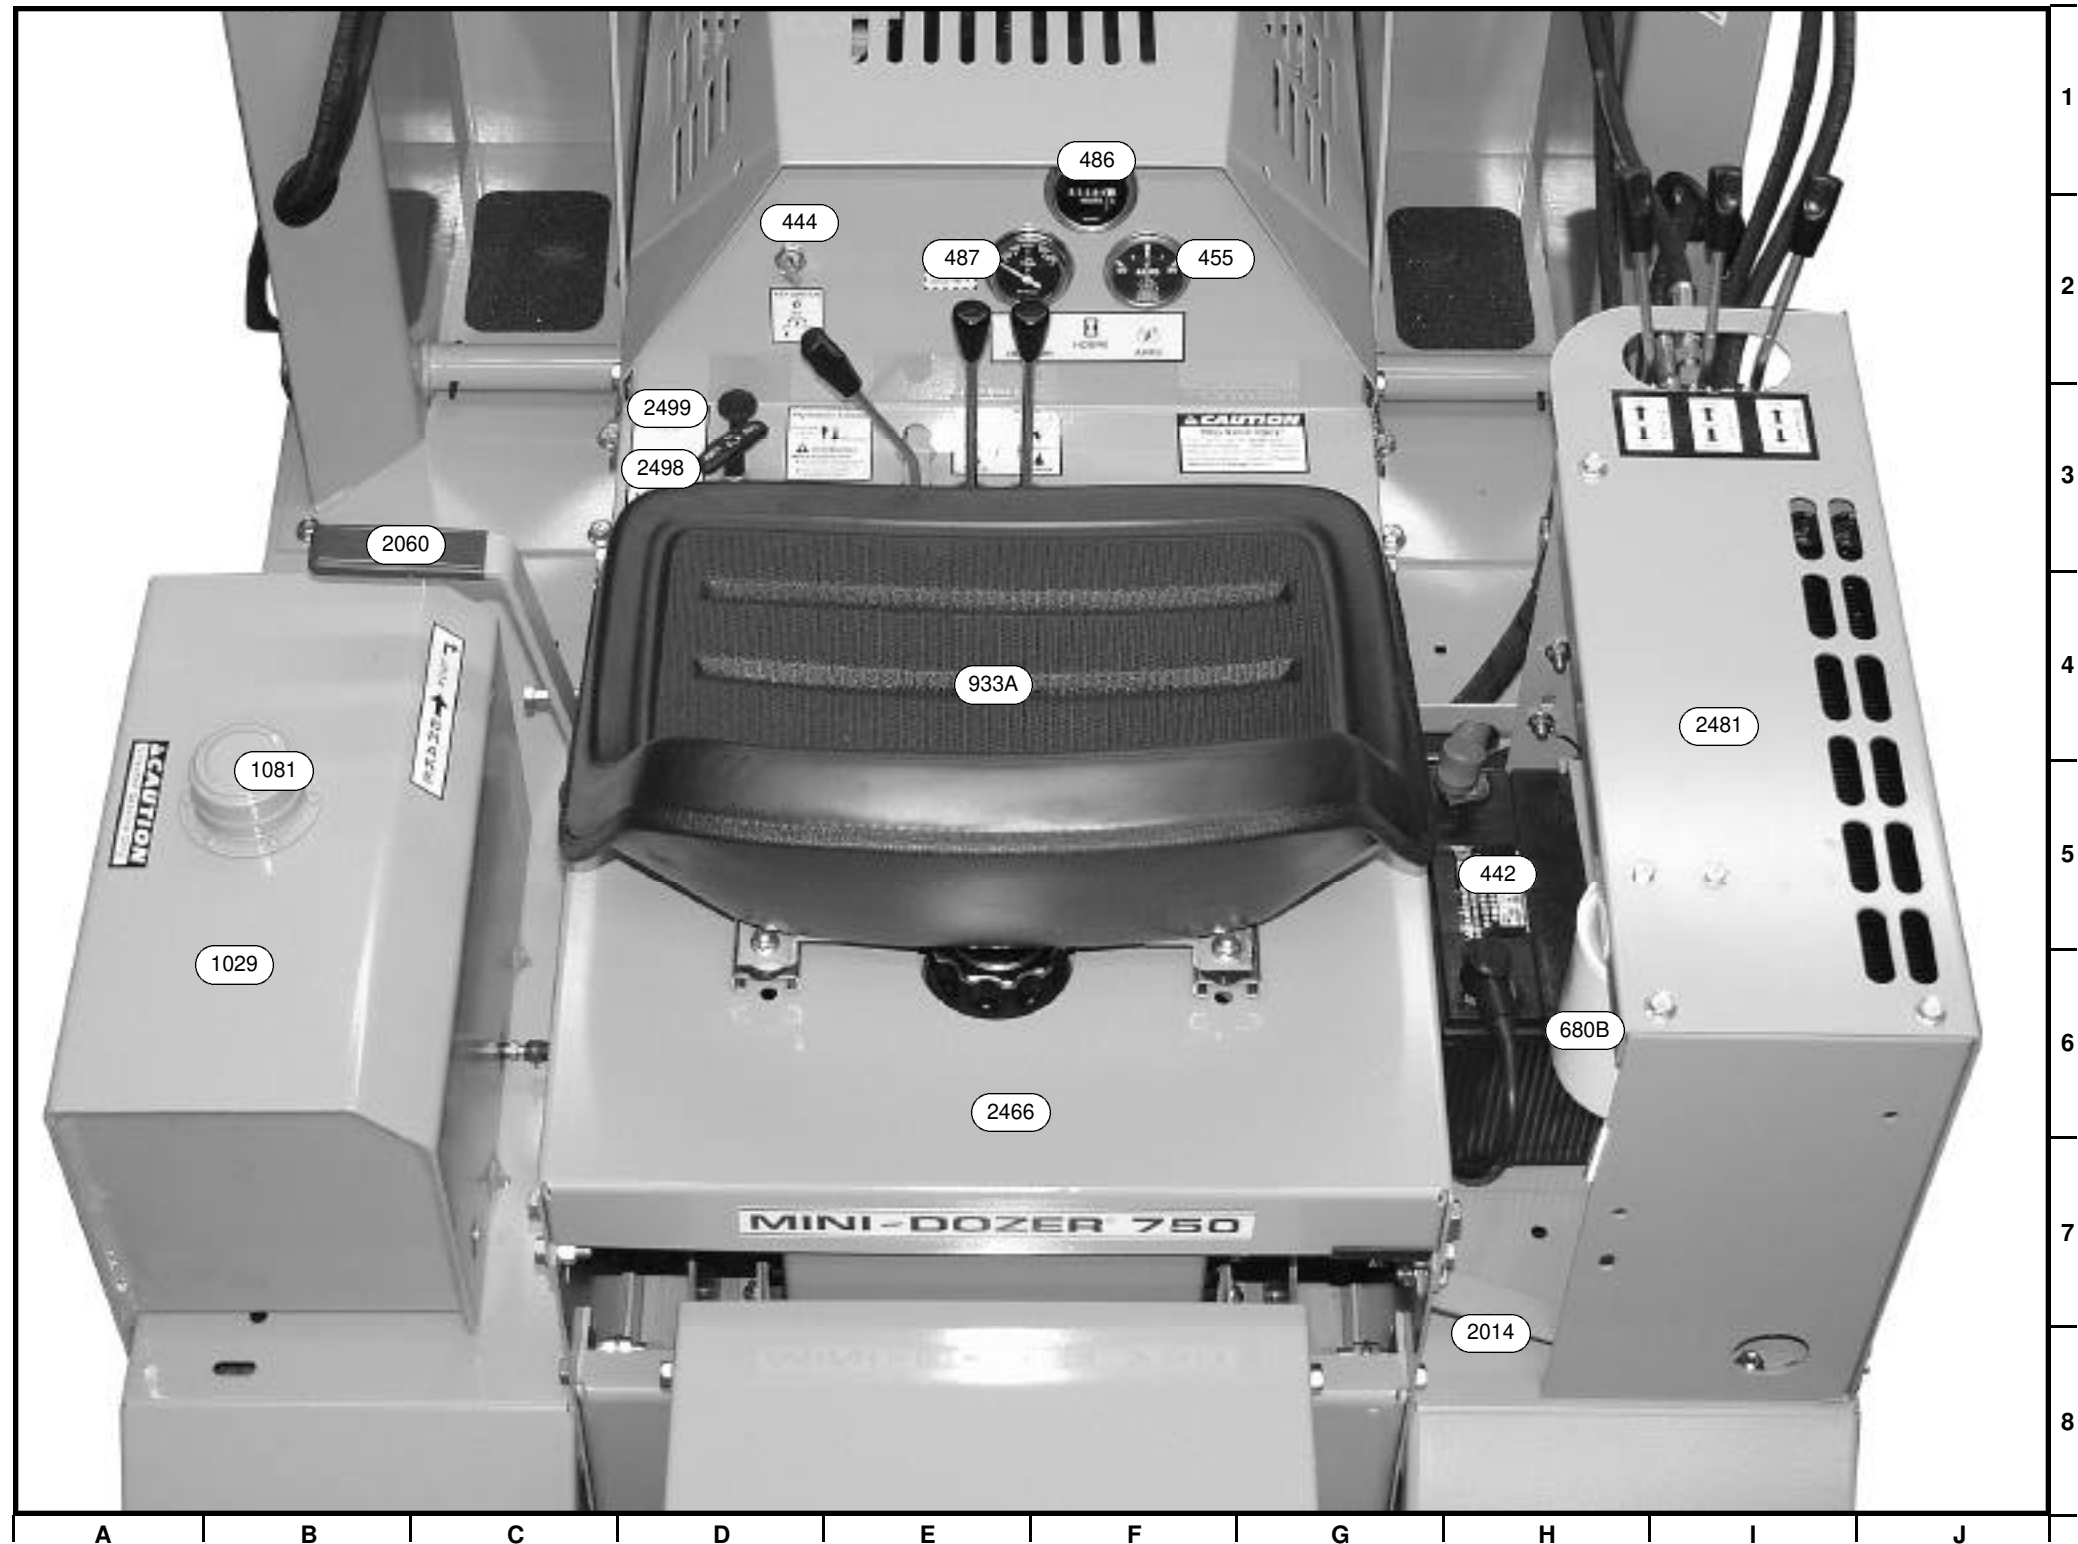

Part Photo MD750-13

photo includes installed HL600 Loader

Parts Identified

- 442 Battery
- 455 Ammeter
- 486 Hour Meter
- 487 Oil Temperature Gauge
- 680B Filter, hydraulic
- 933A Seat
- 1029 Fuel Tank, 4.5 gallon
- 1081 Cap, fuel tank
- 2014 Brace
- 2466 Seat Pan
- 2481 Guard, radiator
- 2498 Throttle
- 2499 Choke