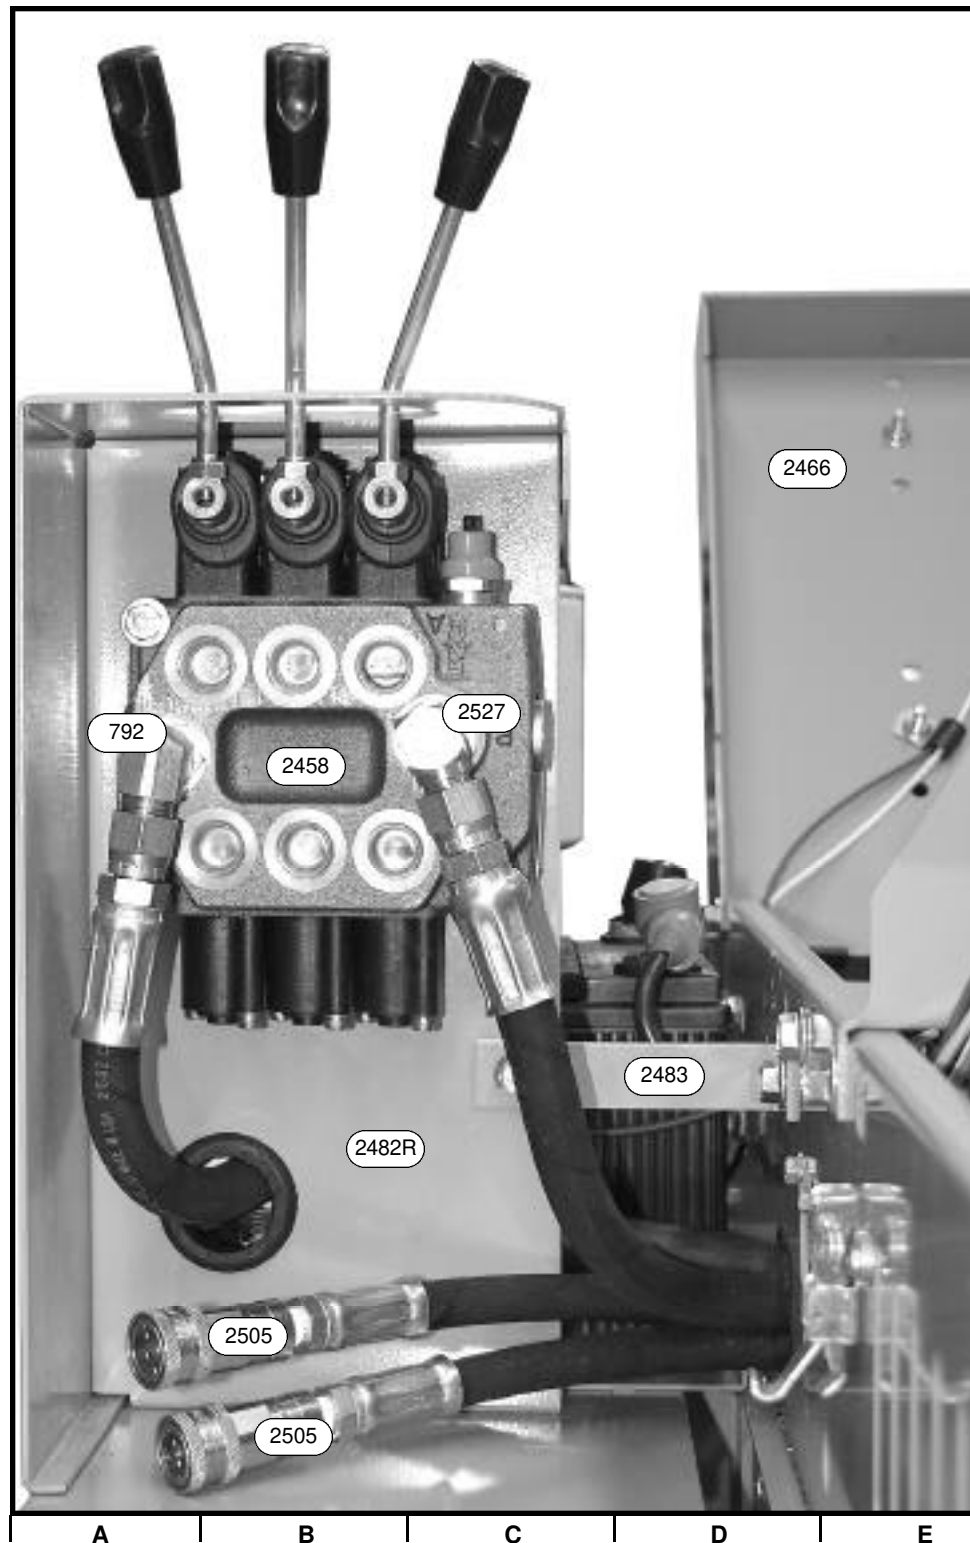

Part Photo MD750-6

Parts Identified

- 705 Washer, 1-3/16" ID
- 792 Fitting, 90°
- 2005 Washer
- 2026 Track Expander
- 2065 Axle
- 2430 Rear Drive Sprocket
- 2458 Valve, Attachment
- 2466 Seat Pan
- 2476L Guard, chain - left
- 2482R Slide, Left
- 2483 Brace
- 2497 Chain, #50 final drive
- 2505 Hose, 3/8" X 36", quick connect - *optional HC55*
- 2527 Fitting, 90°