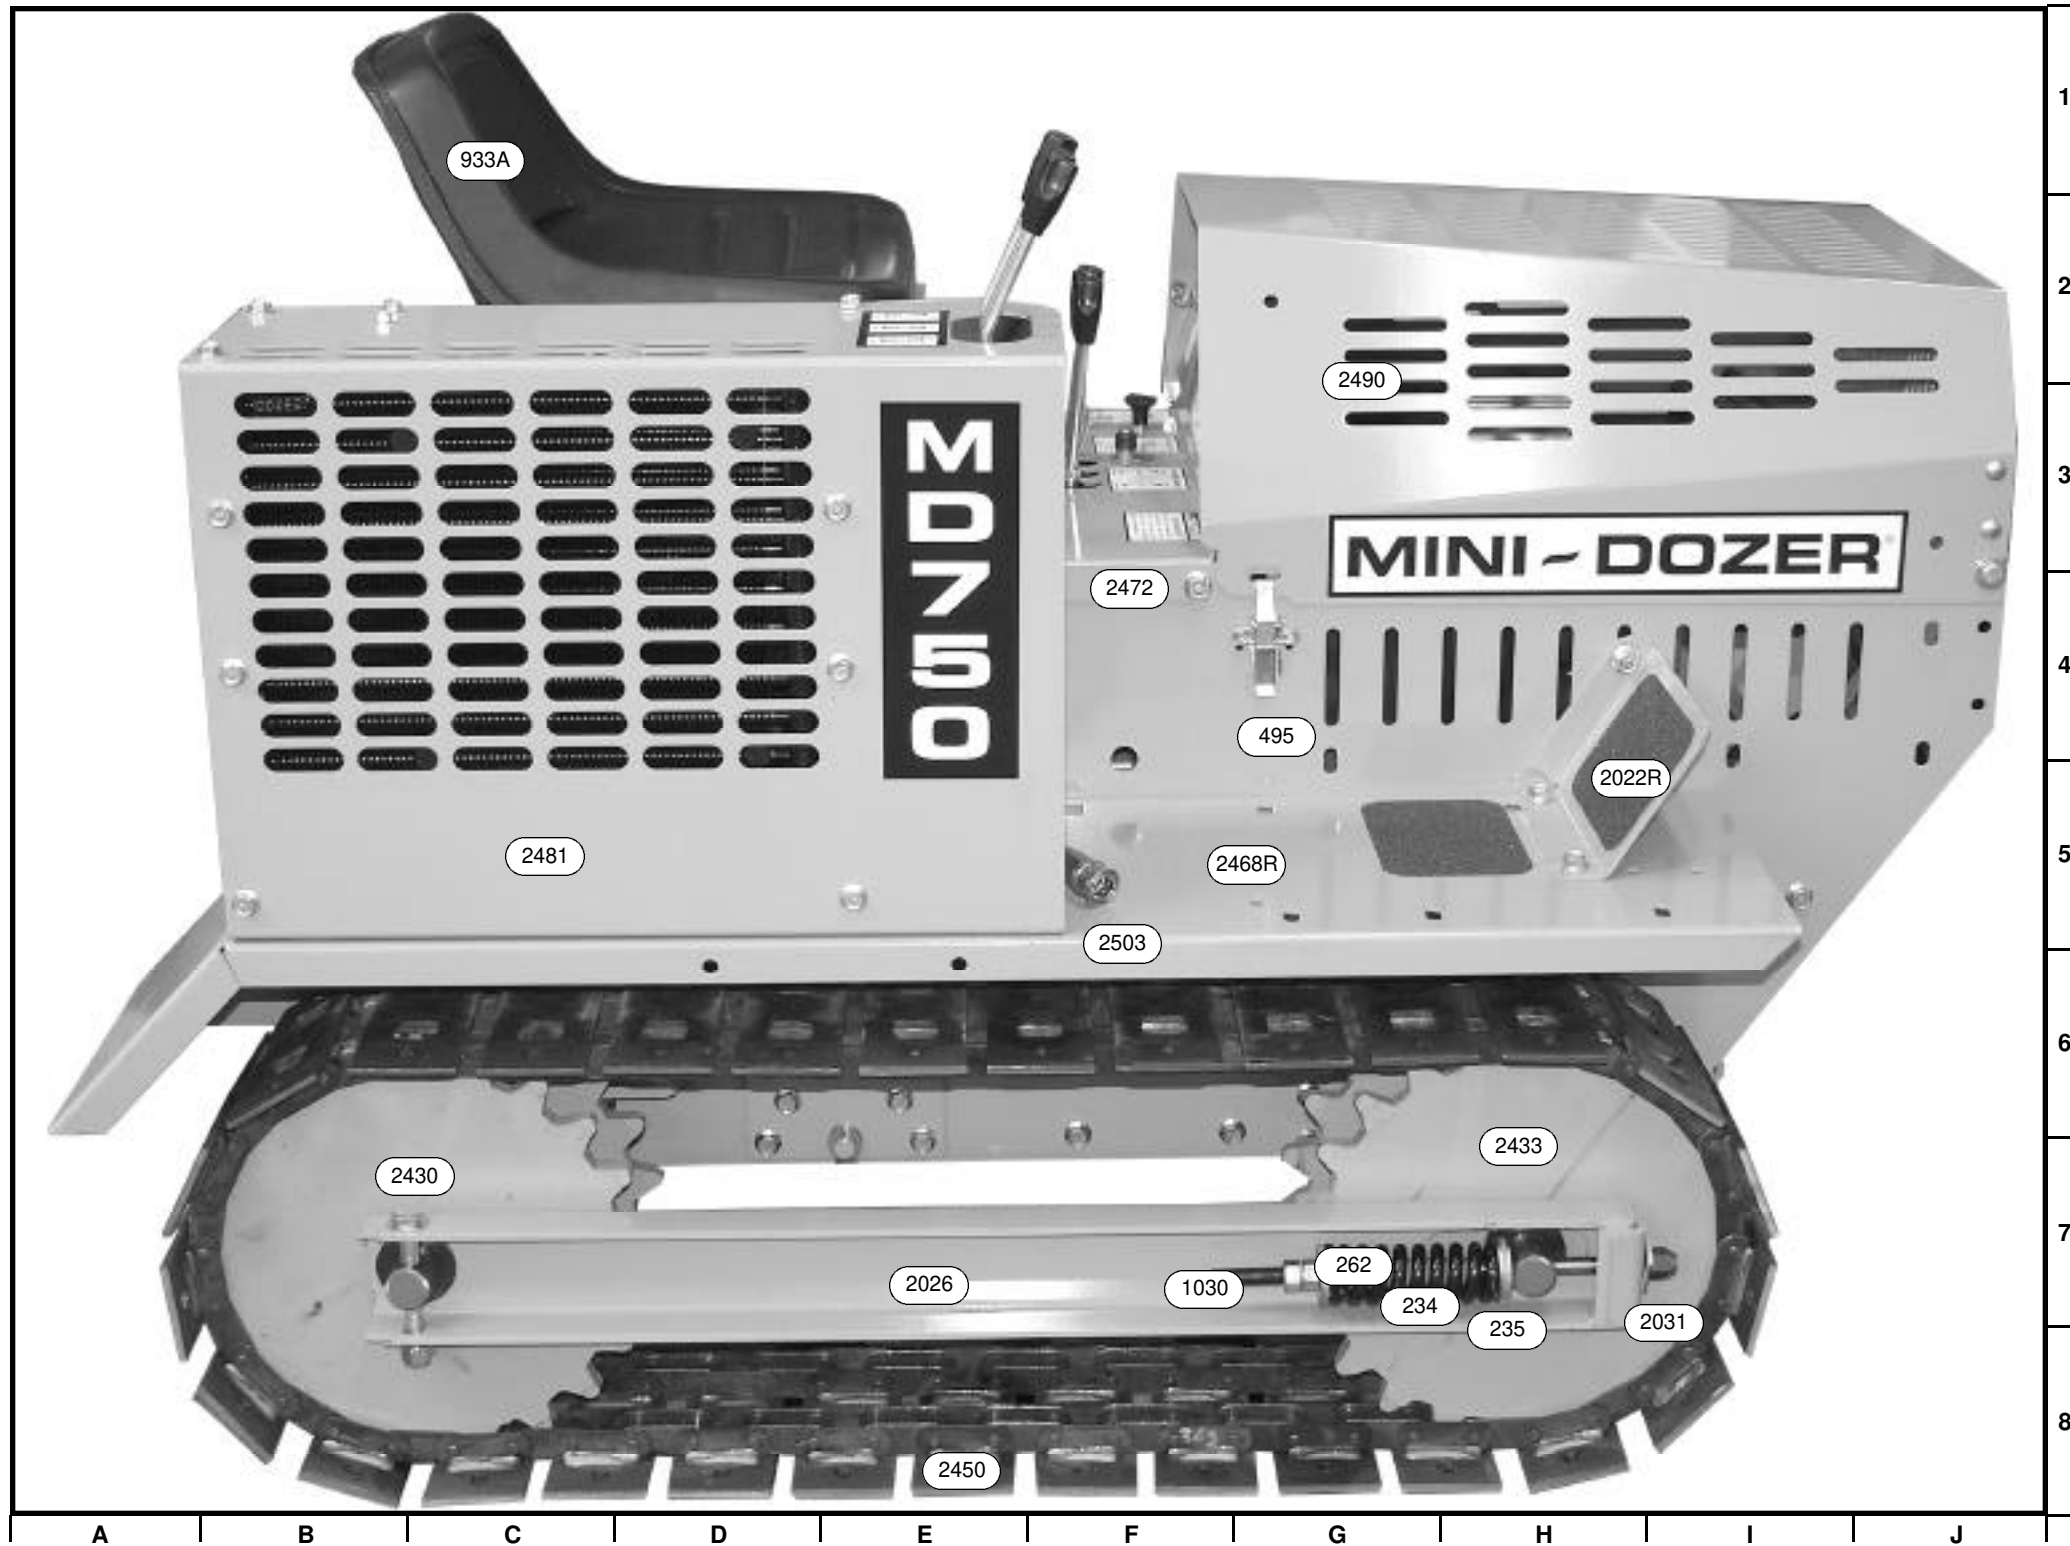

Part Photo MD750-12

Parts Identified

- 234 Spring, tension
- 235 Washer, notched
- 262 Tube (inside spring)
- 495 Latch
- 933A Seat
- 933B Slide, with handle
- 1029 Fuel Tank, 4.5 gallon
- 1030 Tension Rod
- 1081 Cap, fule tank
- 2022R Footrest, right
- 2026 Track Expender
- 2031 Cap, expander
- 2430 Rear Drive Sprocket
- 2433 Front Idler Sprocket
- 2450 Track Assembly
- 2468R Fender, right
- 2472 Dash
- 2481 Guard, radiator
- 2490 Hood

A B C D E F G H I J

1
2
3
4
5
6
7
8