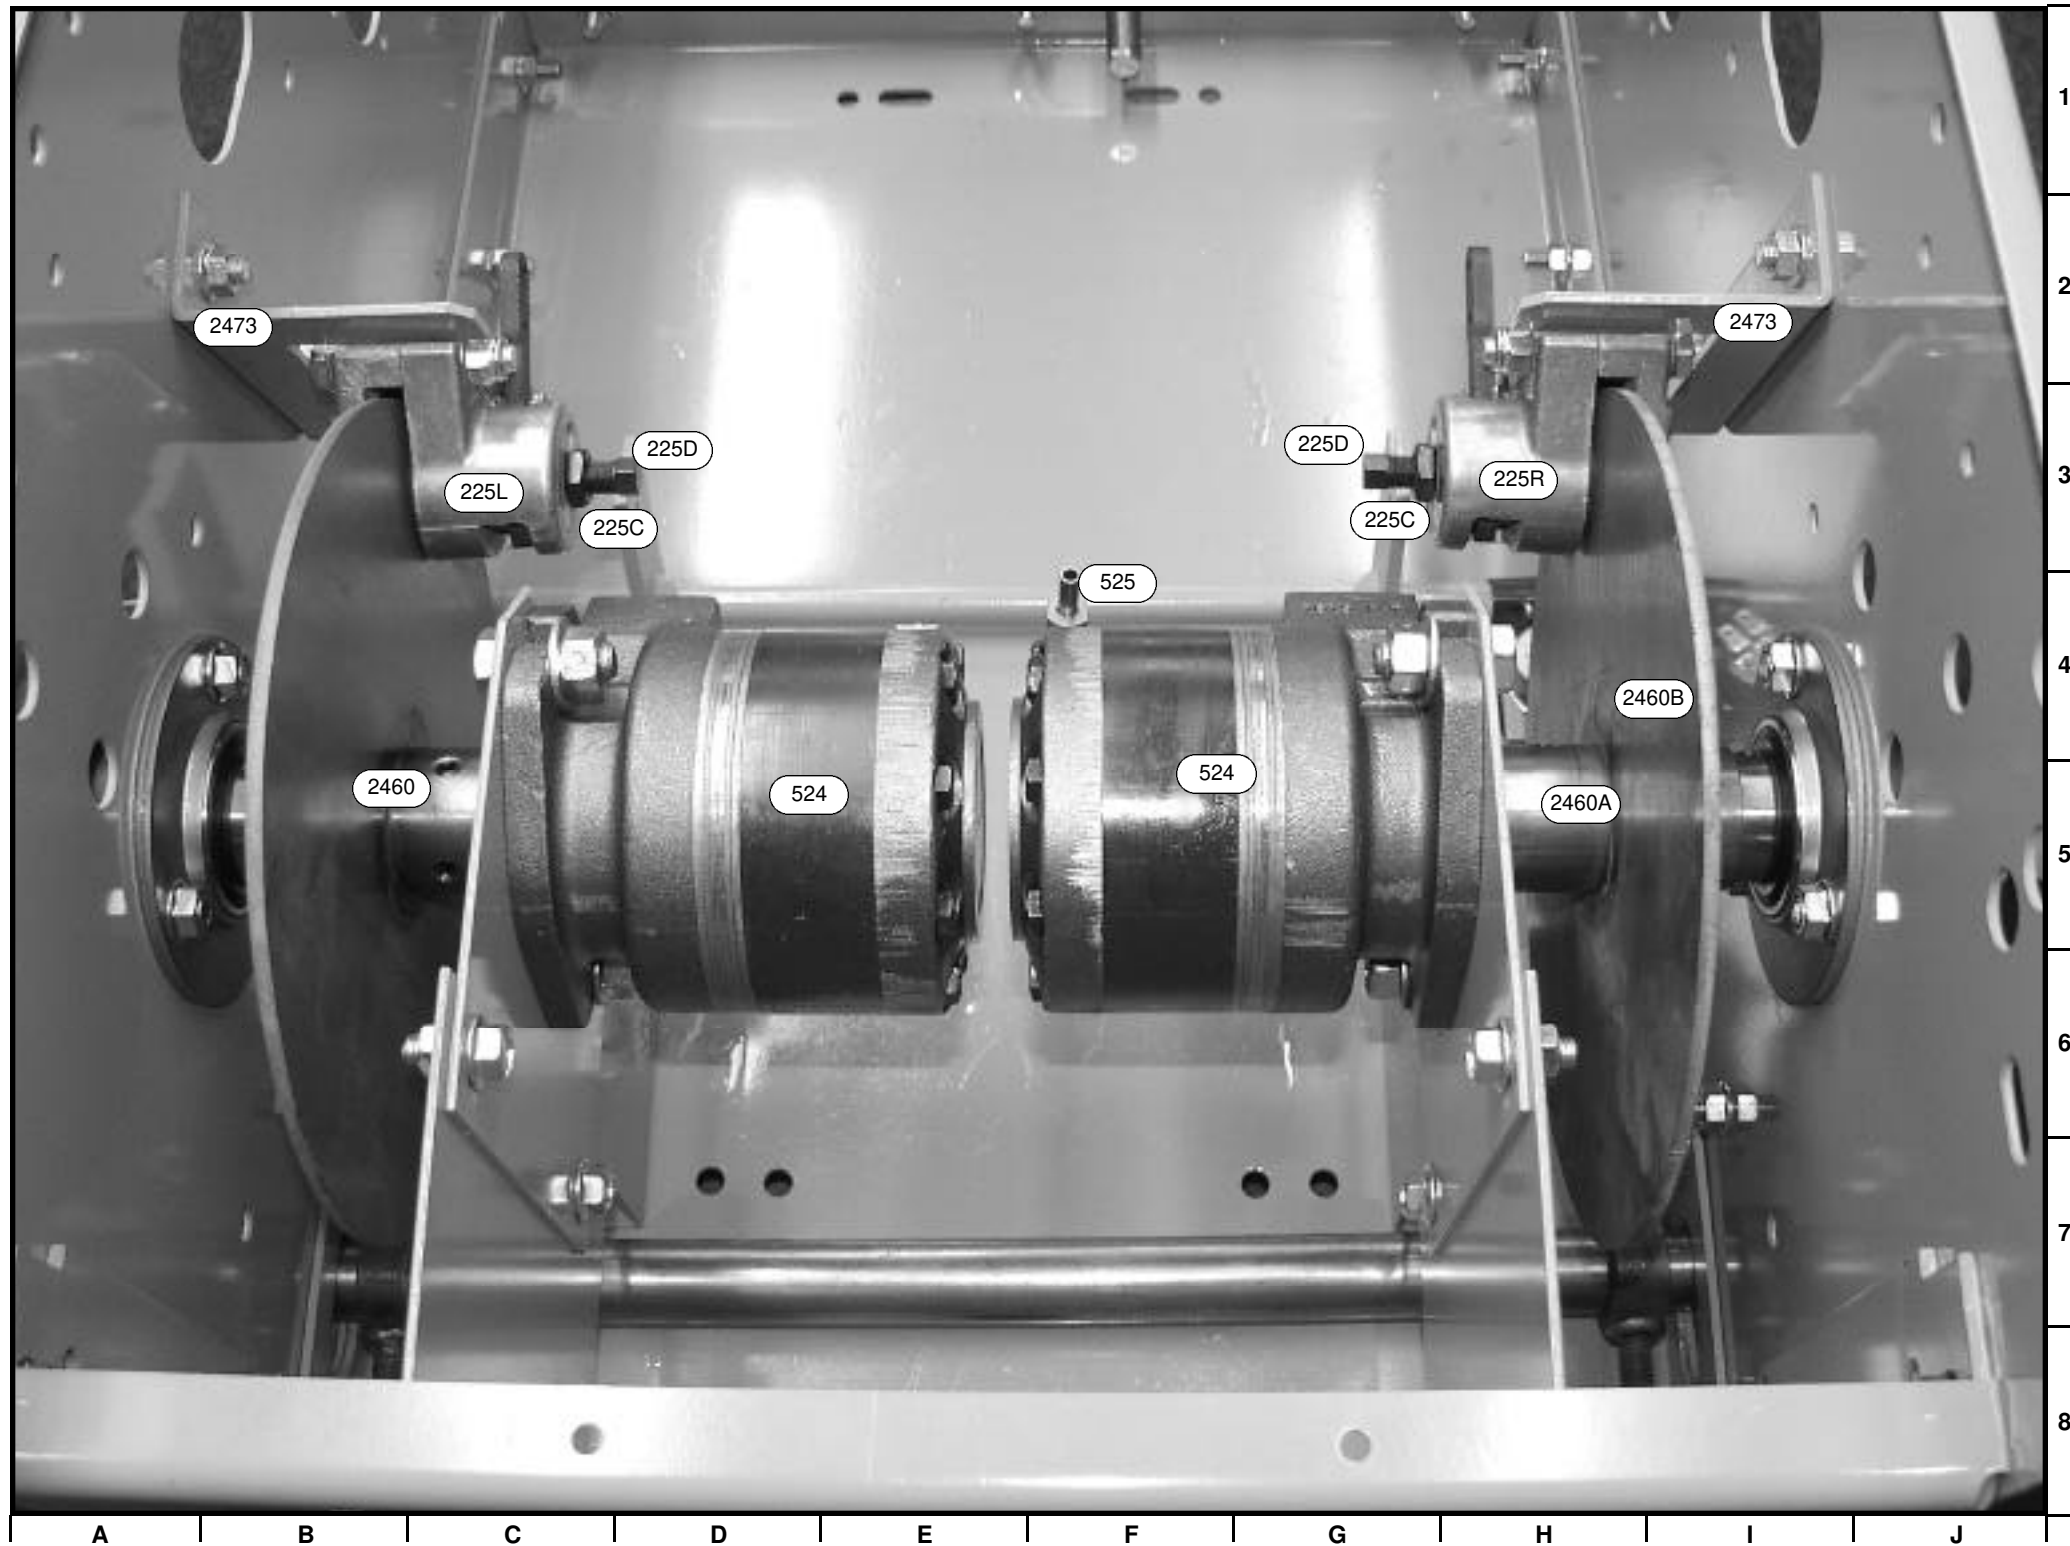

Part Photo MD750-3

Parts Identified

- 225C Jam nut
- 225D Adjuster Pin
- 225L Brake Caliper, left
- 225R Brake Caliper, right
- 524 Motor (2)
- 525 Fitting, 90° elbow
- 2460 Disc Assembly (2)
- 2460A Hub
- 2460B Disc
- 2473 Mount, Brake Caliper (2)